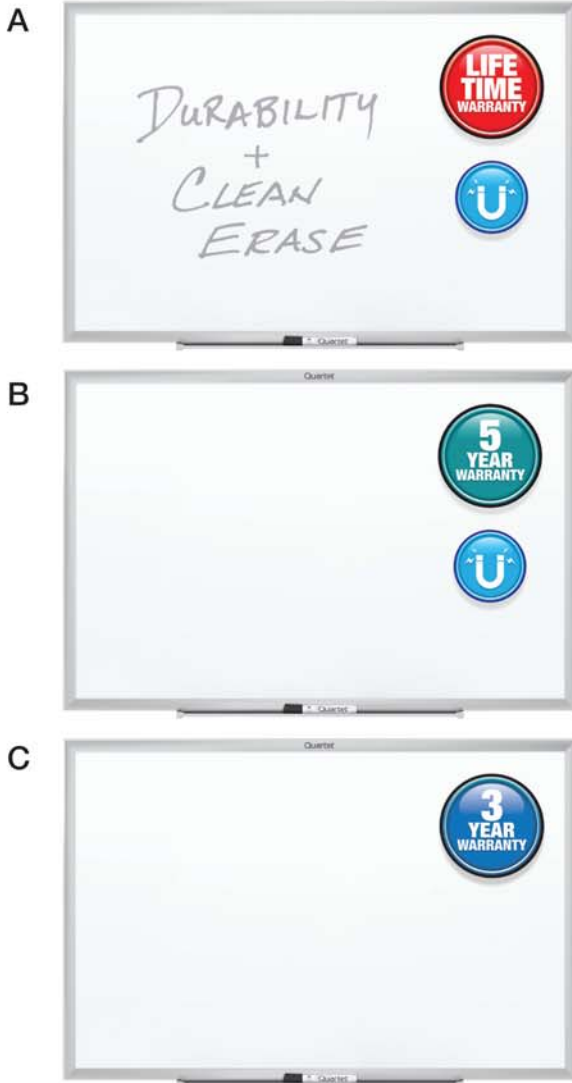

Item #	Frame Color	Size
A. Quartet® Classic Series Magnetic Porcelain Dry-Erase Boards		
QRT2543	Silver	36" x 24"
QRT2544	Silver	48" x 36"
QRT2545	Silver	60" x 36"
QRT2547	Silver	72" x 48"
QRT2548	Silver	96" x 48"
QRT2543B	Black	36" x 24"
QRT2544B	Black	48" x 36"
QRT2545B	Black	60" x 36"
QRT2547B	Black	72" x 48"
QRT2548B	Black	96" x 48"
B. Quartet® Classic Series Magnetic Dry-Erase Boards		
QRTSM533	Silver	36" x 24"
QRTSM534	Silver	48" x 36"
QRTSM535	Silver	60" x 36"
QRTSM537	Silver	72" x 48"
QRTSM538	Silver	96" x 48"
QRTSM533B	Black	36" x 24"
QRTSM534B	Black	48" x 36"
QRTSM535B	Black	60" x 36"
QRTSM537B	Black	72" x 48"
QRTSM538B	Black	96" x 48"
C. Quartet® Classic Series Melamine Dry-Erase Boards		
QRTS533	Silver	36" x 24"
QRTS534	Silver	48" x 36"
QRTS535	Silver	60" x 36"
QRTS537	Silver	72" x 48"
QRTS538	Silver	96" x 48"
QRTS534B	Black	48" x 36"
QRTS535B	Black	60" x 36"
QRTS537B	Black	72" x 48"

Program runs 01/01/2018 - 06/30/2018

- To claim your rebate, simply go to www.accorebates.com and complete the online rebate form
- You will be required to upload your purchase information. To submit proof of purchase electronically, you must have a scanned image of your invoice and packing list (file size must be less than 4MB; acceptable file types include .jpg, .pdf, .tif or .bmp)
- After completing the online rebate form, you can return to www.accorebates.com at any time to check your rebate status
- Please allow 8-10 weeks for processing and delivery
- Total purchases made during the campaign period can be redeemed for a maximum of $100 in gift cards per email address

Instructions and Details:

*To receive your rebate, complete all of the information listed in the online redemption form and provide the following Proofs of Purchase: copy of invoice and packing list showing all qualifying purchased items with products and dates of purchases circled. You must purchase products listed in this flyer to qualify for the offer. Receipt must be dated between 01/01/2018 and 06/30/2018 in order to qualify. Claims must be received by 07/31/2018. Sponsor assumes no liability for late, lost, misdirected, corrupted or incomplete submissions, and non-complying or incomplete claim information. Purchases made through Office Depot, Office Max and/or Staples are not eligible for this promotion. ACCO Brands retailers, distributors, dealers, warehouse facilities and their employees are not eligible for this promotion. ACCO Brands has the right to substantiate proof of purchase. Offer good only for purchases in the USA and Puerto Rico. Offer void where prohibited, taxed or restricted by law. For your records, keep copies of all documentation submitted for this offer. Offer not valid with any other ACCO Brands offer unless explicitly specified by those offers. Offer not transferable. Fraudulent submissions could result in federal prosecution under the U.S. Mail Fraud Statutes (18 United States Code, Sections 1341 and 1342).