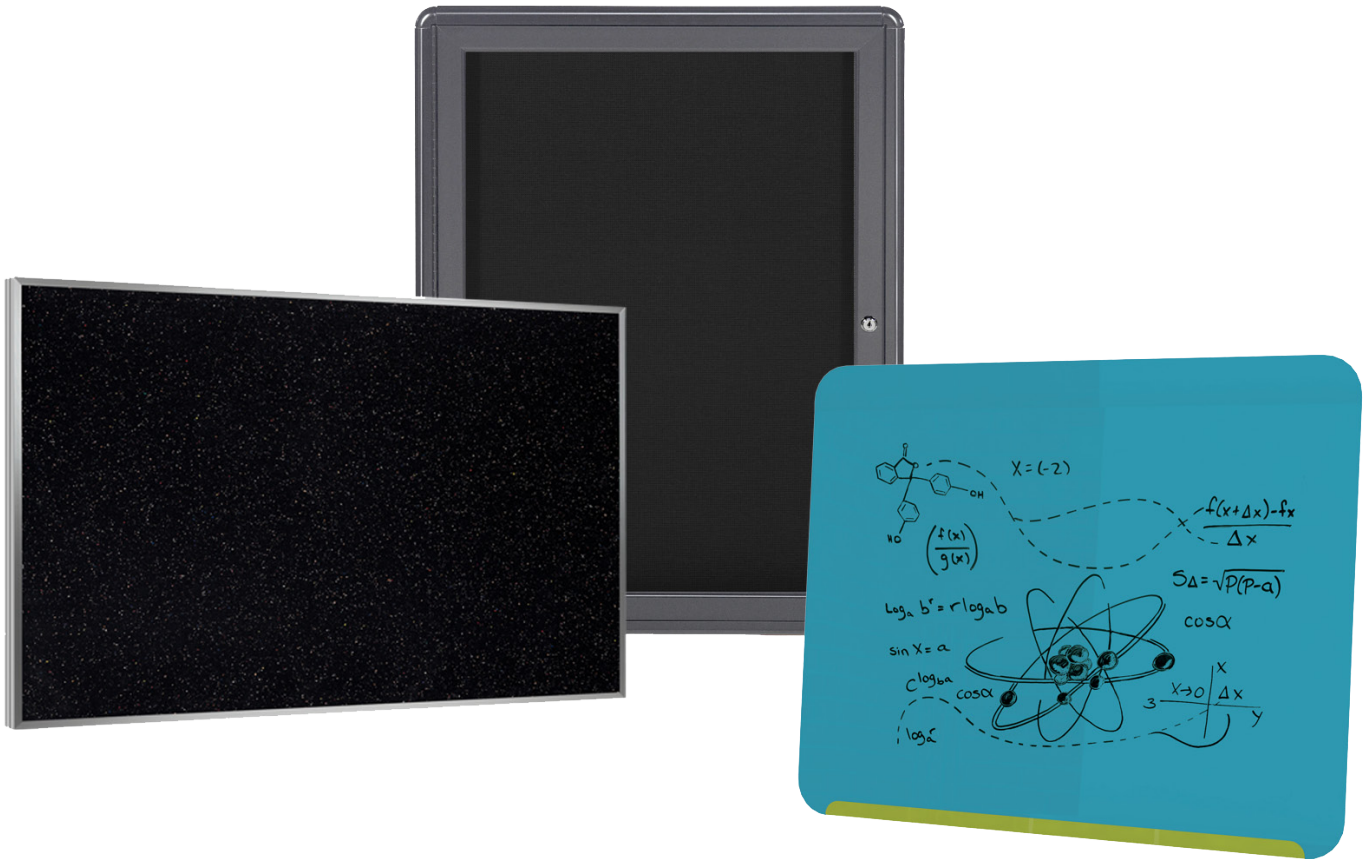

ghent.

\$20 STARBUCKS® GIFT CARD

MAIL IN REBATE ON USA MADE PRODUCTS

JUST FOLLOW THESE 3 EASY STEPS!

1

ORDER

2

FILL OUT FORM

3

ENJOY

QUALIFYING PRODUCTS:

PRODUCT NO	DESCRIPTION	SIZE
GHEPA34872K	3-door Enclosed Bulletin Board w/ Satin Aluminum Frame	4' x 6'
GHEPA23648K	2-door Enclosed Bulletin Board w/ Satin Aluminum Frame	3' x 4'
GHEPA13624K	1-door Enclosed Bulletin Board w/ Satin Aluminum Frame	3' x 2'
GHEPA23648TRCF	2-door Enclosed Board w/ Satin Frame & Recycled Rubber Surface	3' x 4'
GHEPA13624TRCF	1-door Enclosed Board w/ Satin Frame & Recycled Rubber Surface	3' x 2'
GHEPA34872VX18	3-door Outdoor Vinyl Enclosed Bulletin Board w/ Satin Frame	4' x 6'
GHEPA23648VX18	2-door Outdoor Vinyl Enclosed Bulletin Board w/ Satin Frame	3' x 4'
GHEPA13624VX18	1-door Outdoor Vinyl Enclosed Bulletin Board w/ Satin Aluminum Frame	3' x 2'
GHEOVK2F91	2-Door Ovation Enclosed Bulletin Board w/ Gray Fabric & Black Frame	34" x 47"
GHEOVK1F91	1-Door Ovation Enclosed Bulletin Board w/ Gray Fabric & Black Frame	34" x 24"
GHEOVG2BBK	2-Door Ovation Enclosed Letterboard w/ Gray Frame	34" x 47"
GHEOVG1BBK	1-Door Ovation Enclosed Letterboard w/ Gray Frame	34" x 24"
GHEPA23648BXBK	2-Door Outdoor Letteboard	4' x 3'
GHEPA13624BXBK	1-Door Outdoor Letterboard	2' x 3'
GHEPA23648BBK	2-Door Indoor Letterboard	4' x 3'
GHEPA13624BBK	1-Door Indoor Letterboard	2' x 3'
GHE ATR46-CF	Recycled Rubber Tackboard - Confetti	4' x 6'
GHE ATR48-CF	Recycled Rubber Tackboard - Confetti	4' x 8'
GHE ATR23-CF	Recycled Rubber Tackboard - Confetti	2' x 3'
GHE ATR34-CF	Recycled Rubber Tackboard - Confetti	3' x 4'
GHELWB2418BW	LINK Board Portable Dry Erase Board - Blue Base/White Face	24" x 18"
GHELWB2418GW	LINK Board Portable Dry Erase Board - Green Base/White Face	24" x 18"
GHELWB2430BW	LINK Board Portable Dry Erase Board - Blue Base/White Face	24" x 30"
GHELWB2430GW	LINK Board Portable Dry Erase Board - Green Base/White Face	24" x 30"