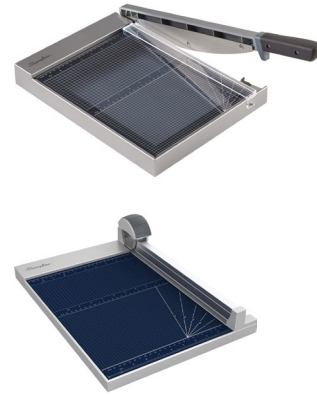

2024 Consumer Promotion

GET CASH BACK

WITH A PURCHASE OF THESE SWINGLINE PRODUCTS

SPEND $100, GET A $25 GIFT CARD. AND/OR SPEND $150, GET A $50 GIFT CARD

Swingline® Paper Trimmers

ACCO Item	Cust. Item No.	Description
G7010011	SWI 10011	CLASSICCUT 1210W Guillotine Trimmer
G7010014	SWI 10014	CLASSICCUT 1515G Guillotine Trimmer
G7010005	SWI 10005	CLASSICCUT 1225G Guillotine Trimmer
G7010006	SWI 10006	CLASSICCUT 1525G Guillotine Trimmer
G7010007	SWI 10007	CLASSICCUT 1208P Trimmer
G7010008	SWI 10008	CLASSICCUT 1210P Trimmer
G7010009	SWI 10009	CLASSICCUT 1215P Trimmer