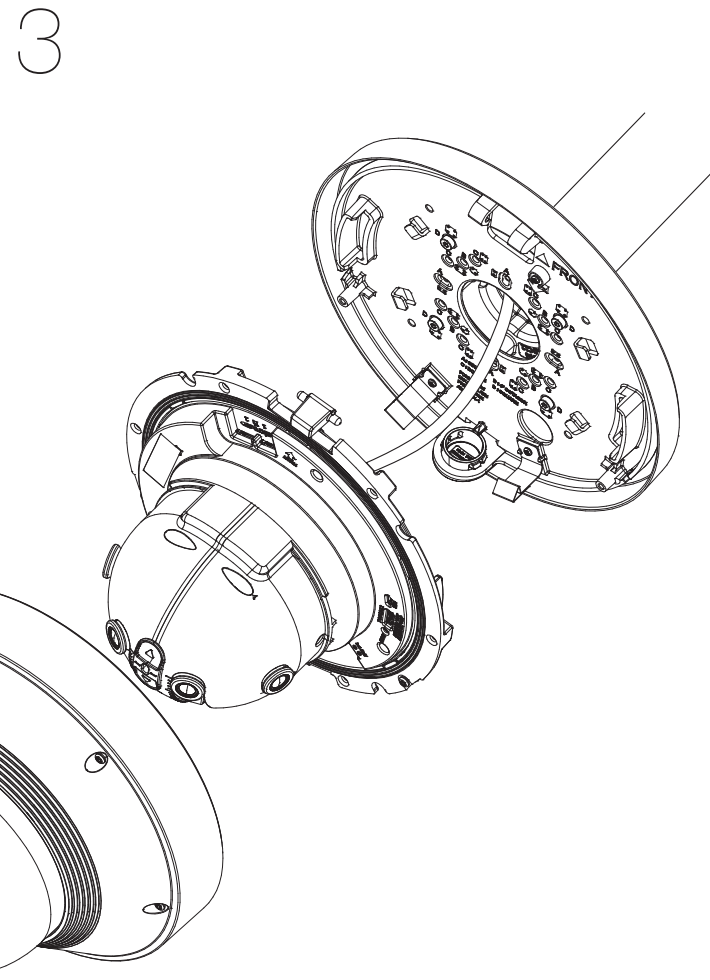

## Installation Precautions

- Make sure that the installation place can endure at least 4 times of the total weight of the Hanging Adaptor, Camera, and Wall/Ceiling/Parapet Mount.
- The Hanging Adaptor can be also connected to 1 1/2" PF screw-thread pipe as well as to the Wall/Ceiling/Parapet Mount.

## Mounting Hole by Camera Size

SBP-250HMW  
ø201~250 (mm)

SBP-315HMW  
ø251~315 (mm)

SBP-250HMW

SBP-315HMW