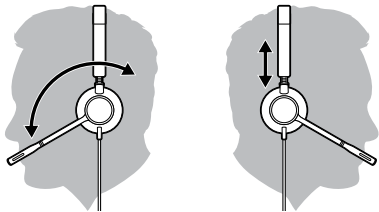

Fit

plantronics.com/support

Recyclable where facilities exist

© 2019 Plantronics, Inc. All rights reserved. Poly, the propeller design, and the Poly logo are trademarks of Plantronics, Inc. All other trademarks are the property of their respective owners.

Model ID: BW3310/BW3320/BW3315/BW3325 may be followed by USB-A, USB-C, -M USB-A or -M USB-C

207774-07 07:19

poly

QUICK START

BLACKWIRE 3300 SERIES

DESIGNED IN SANTA CRUZ, CALIFORNIA