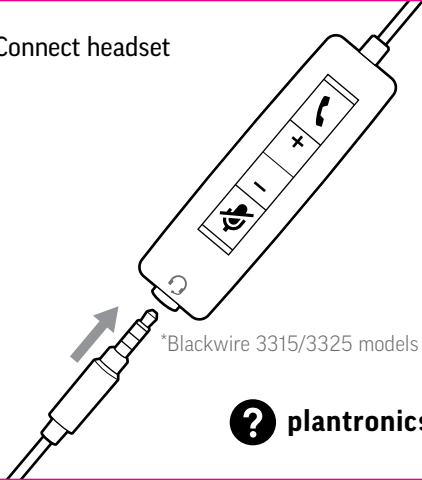

Connect headset

*Blackwire 3315/3325 models only

plantronics.com/support