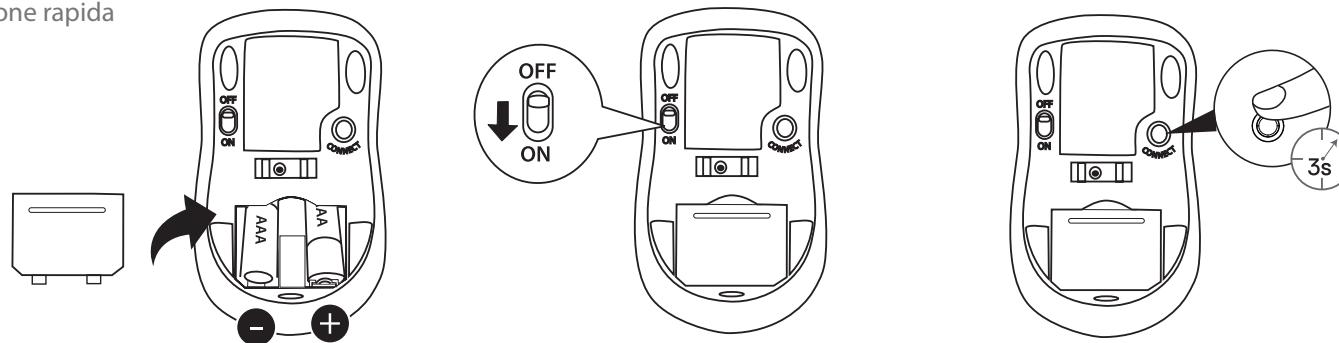

MW150BT

Quick Installation Guide
Schnellinstallationsanleitung
Guide d'installation rapide
Guía de instalación rápida
Guida all'installazione rapida

SEVEN

EN	Follow instructions on screen to complete Bluetooth wireless connection.
DE	Befolgen Sie die Anweisungen auf dem Bildschirm, um die drahtlose Bluetooth-Verbindung abzuschließen
FR	Suivre les instructions à l'écran pour finaliser la connexion Bluetooth
ES	Siga las instrucciones en pantalla para completar la conexión inalámbrica Bluetooth.
IT	Seguire le istruzioni sullo schermo per completare la connessione wireless bluetooth

This product works with devices capable of running the latest version of ChromeOS and has been certified to meet Google's compatibility standards. Google is not responsible for the operation of this product or its compliance with safety requirements. Chromebook and the Works With Chromebook badge are trademarks of Google LLC.

Dieses Produkt ist mit Geräten kompatibel, auf denen die aktuelle Version von ChromeOS ausgeführt werden kann. Es wurde zertifiziert und entspricht den Kompatibilitätsstandards von Google. Google ist nicht verantwortlich für den Betrieb dieses Produkts oder dessen Einhaltung von Sicherheitsanforderungen. Chromebook und das Works With Chromebook-Logo sind Marken von Google LLC.

Ce produit est compatible avec les appareils qui exécutent la dernière version de ChromeOS. Il est certifié conforme aux normes de compatibilité Google. Google n'est pas responsable du fonctionnement de ce produit ni de sa conformité avec les normes de sécurité. Chromebook et le badge Works With Chromebook sont des marques de Google LLC.