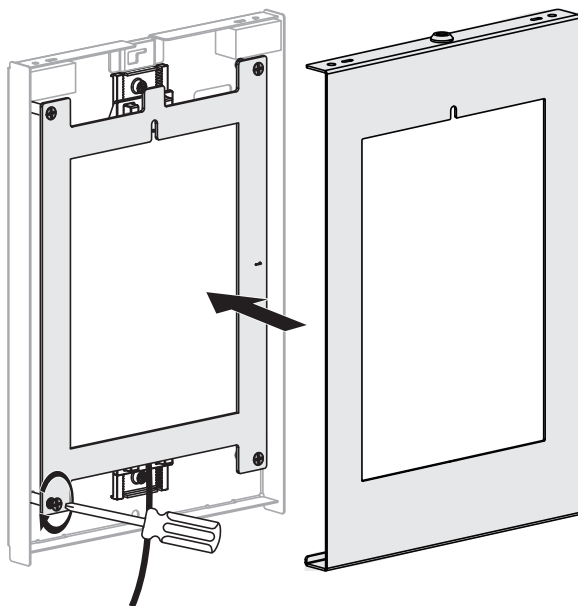

Installation

3