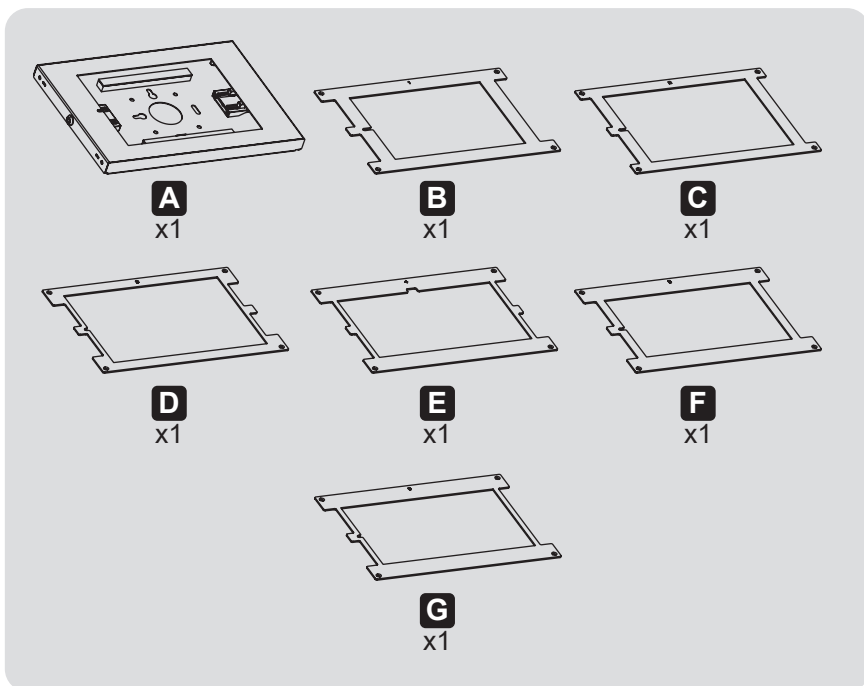

Component Checklist