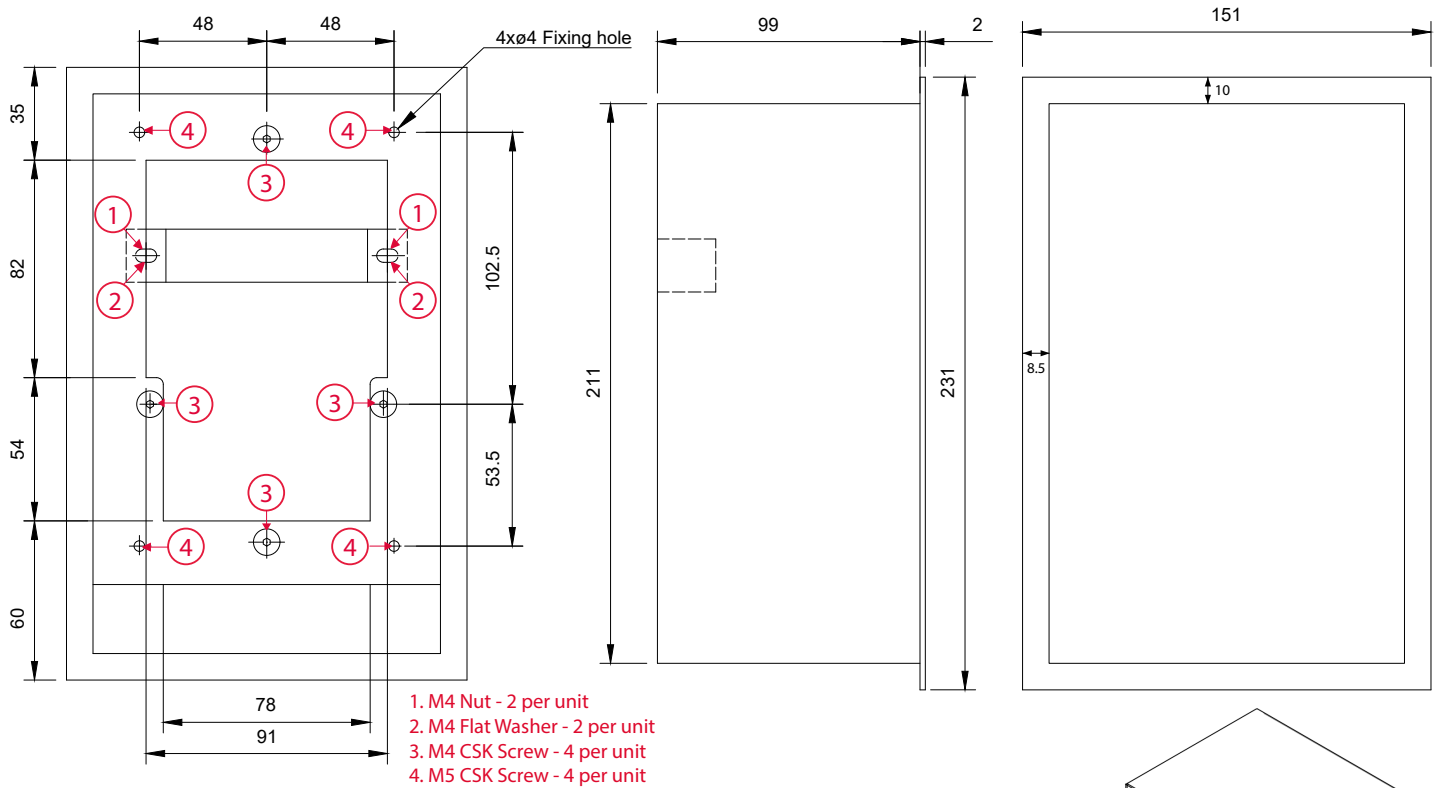

TA-18 Flush-Mount Back Box Mounting Manual

This document describes the mounting procedure of the TA-18 Flush-Mount Back Box for the Turbine Compact Station series TCIS/TCAS/TCIV.

Item Number	Type	Item Name
1008140180	TA-18	Flush-Mount Back Box for Turbine Compact Stations

FRONT VIEW

SIDE VIEW

REAR VIEW

BOTTOM VIEW