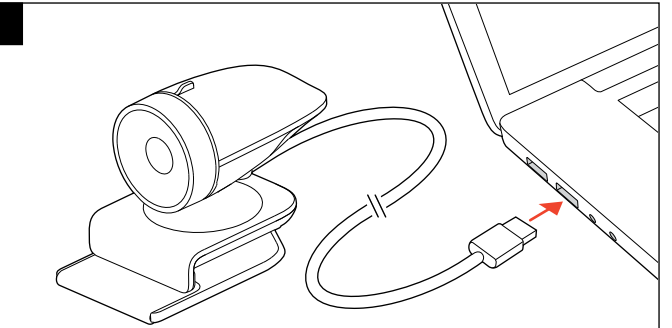

QUICK START

POLY STUDIO P5 KIT WITH
BLACKWIRE 3210/3325

DOWNLOAD SOFTWARE
poly.com/lens

POLY LENS

2

3

4

 poly.com/support