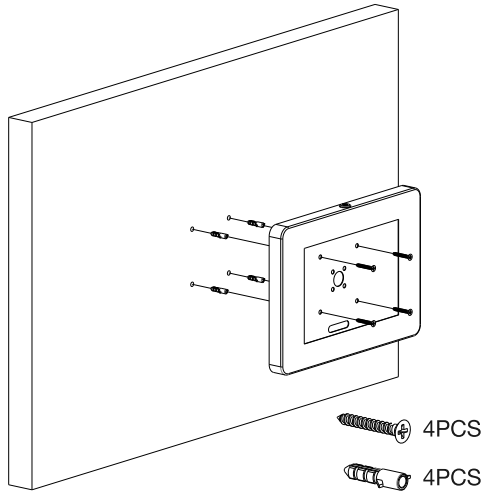

Premium Small Locking Wall Mount (Black/white)

for iPad Mini 1-5, Samsung Tab 8" (2019), Lenovo Tab E8

INSTRUCTION MANUAL

PAD-PSWB/PAD-PSWW

Solid concrete or block wall

Stud wall