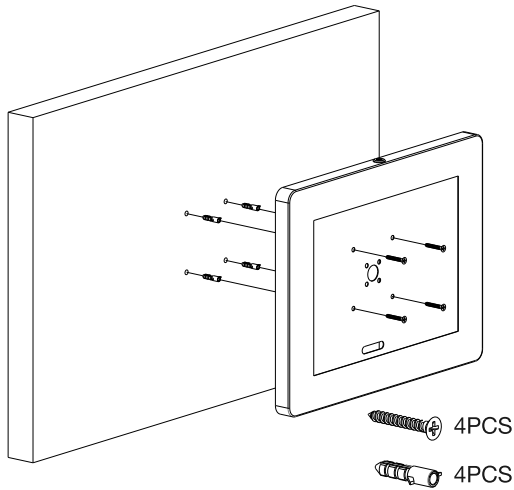

Premium Large locking Wall Mount (Black/white)

for iPad Pro 12.9" (2015/2017/2018), Surface Pro 3/4/5/6

INSTRUCTION MANUAL

PAD-PLWB/PAD-PLWW

Solid concrete or block wall

Stud wall