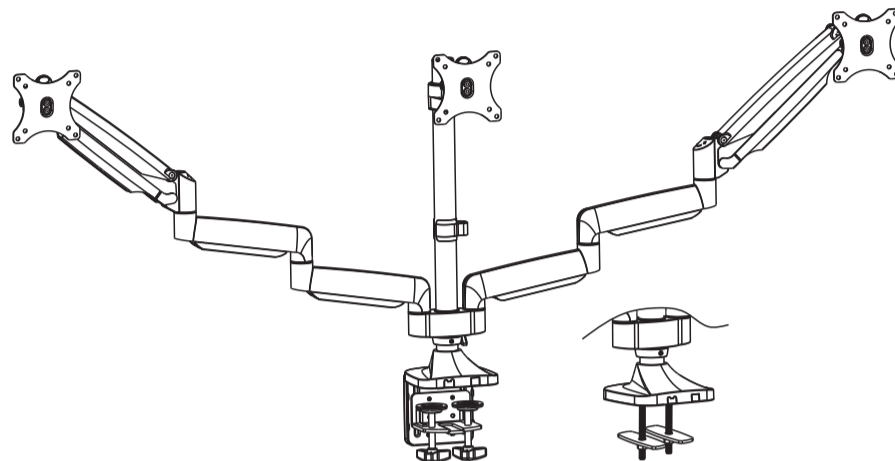

CAUTION:

Using the products heavier than the indicated weights as rated may result in instability and possible injury.

- Mount must be attached as specified in assembly instructions. Improper installation may result in damage or serious personal injury.
- Safety gear and proper tools must be used. This product should only be installed by professionals.
- This product is designed to be installed on wood stud walls, solid concrete walls or brick walls.
- Make sure that the supporting surface will safely support the combined weight of the equipment and all attached hardware and components.
- Use the mounting screws provided and DO NOT OVER TIGHTEN mounting screws
- This product contains small items that could be a choking hazard if swallowed. Keep these items away from children.
- This product is intended for indoor use only. Using this product outdoors could lead to product failure and personal injury.

MAINTENANCE

Check that the bracket is secure and safe to use at regular intervals (at least every three months)

Support

For more info or tech support <http://www.siig.com/support>

Triple Aluminum Gas Spring C-Clamp Desk Mount - 32"

Installation Guide

75x75/100x100

32" MAX

(1~7kg)x3
(2.2~15.4lbs)x3
RATED

P/N: CE-MT3611-S1
04-1275A