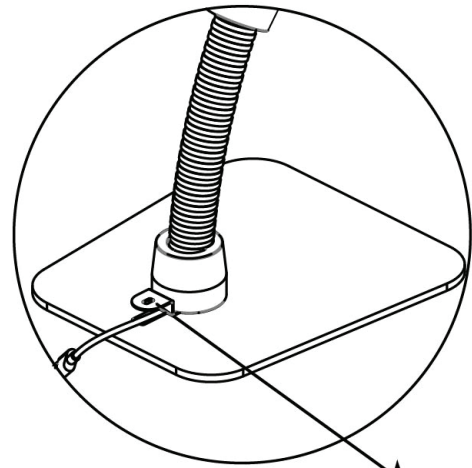

### TableTop Version

1

M5\*10 4pcs  
Flat end screws

2

Option 1 - Cable through table

M5\*16 3pcs  
Self-tapping screws

Option 2 - Cable above table

M5\*16 3pcs  
Self-tapping screws

### Base Version

1

M5\*10 4pcs  
Flat end screws

2

M5\*6 4pcs  
Round end screws

3

3

M5\*6 4pcs  
Round end screws

4

5

4

Kensington Slot

\*\*Add Kensington Cable lock if necessary