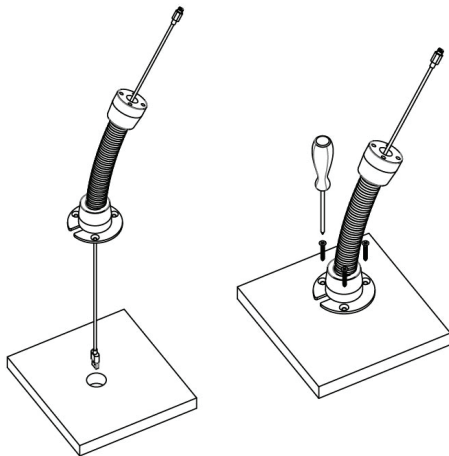

### TableTop Version

1

M5\*10 4pcs  
Flat end screws

2

Option 1 - Cable through table

M5\*16 3pcs  
Self-tapping screws

Option 2 - Cable above table

M5\*16 3pcs  
Self-tapping screws

### Base Version

1

M5\*10 4pcs  
Flat end screws

2

M5\*6 4pcs  
Round end screws

3

3

M5\*6 4pcs  
Round end screws