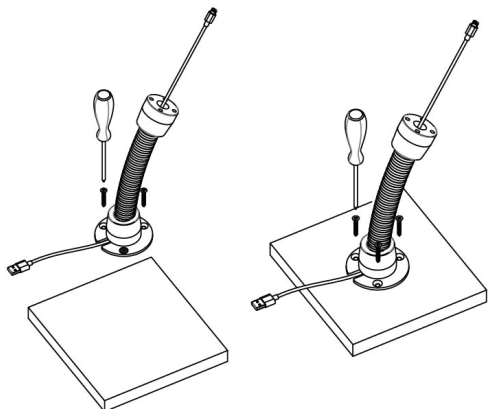

### TableTop Version

1

M5\*10 4pcs  
Flat end screws

2

Option 1 - Cable through table

M5\*16 3pcs  
Self-tapping screws

Option 2 - Cable above table

M5\*16 3pcs  
Self-tapping screws

### Base Version

1

M5\*10 4pcs  
Flat end screws

2

M5\*6 4pcs  
Round end screws

3

3

M5\*6 4pcs  
Round end screws