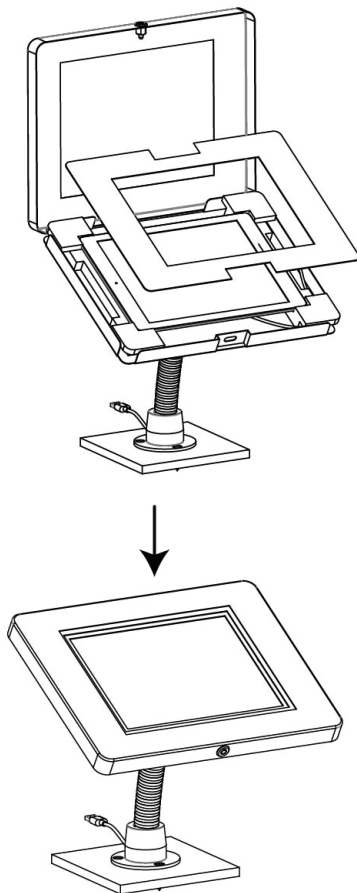

### TableTop Version

1

M5\*10 4pcs  
Flat end screws

2

Option 1 - Cable through table

M5\*16 3pcs  
Self-tapping screws

Option 2 - Cable above table

M5\*16 3pcs  
Self-tapping screws

### Base Version

1

M5\*10 4pcs  
Flat end screws

2

M5\*6 4pcs  
Round end screws

3

3

M5\*6 4pcs  
Round end screws

4

5

4

Kensington Slot

\*\*Add Kensington Cable lock if necessary