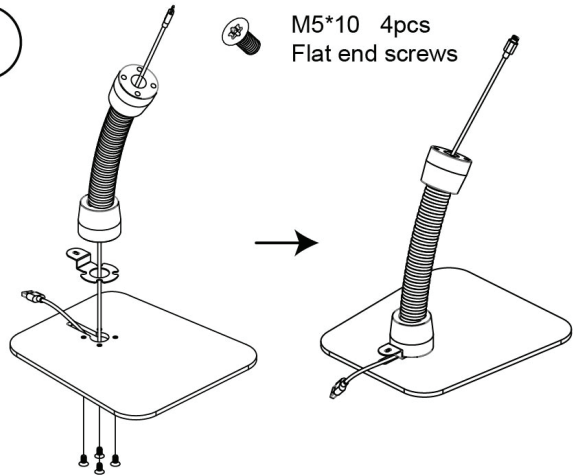

### TableTop Version

1

M5\*10 4pcs  
Flat end screws

2

Option 1 - Cable through table

M5\*16 3pcs  
Self-tapping screws

Option 2 - Cable above table

M5\*16 3pcs  
Self-tapping screws

### Base Version

1

M5\*10 4pcs  
Flat end screws

2

M5\*6 4pcs  
Round end screws

3

3

M5\*6 4pcs  
Round end screws