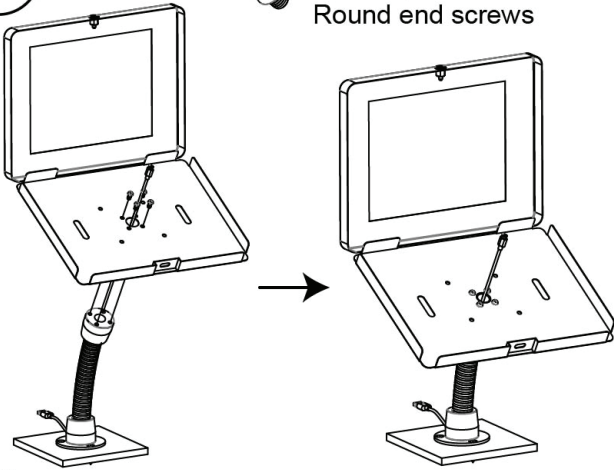

### TableTop Version

1

M5\*10 4pcs  
Flat end screws

2

Option 1 - Cable through table

M5\*16 3pcs  
Self-tapping screws

Option 2 - Cable above table

M5\*16 3pcs  
Self-tapping screws

### Base Version

1

M5\*10 4pcs  
Flat end screws

2

M5\*6 4pcs  
Round end screws

3

3

M5\*6 4pcs  
Round end screws

4

5

4

Kensington Slot

\*\*Add Kensington Cable lock if necessary