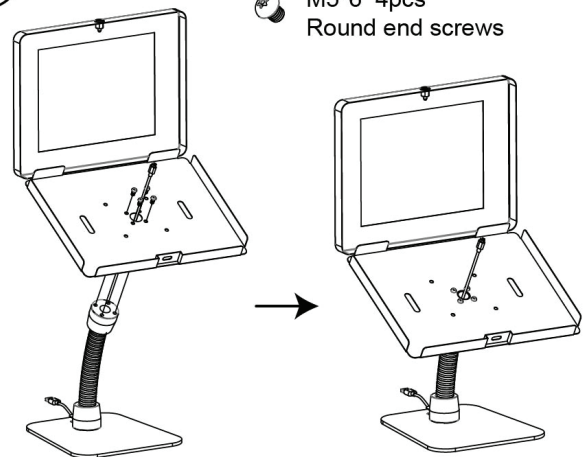

### TableTop Version

1

M5\*10 4pcs  
Flat end screws

2

Option 1 - Cable through table

M5\*16 3pcs  
Self-tapping screws

Option 2 - Cable above table

M5\*16 3pcs  
Self-tapping screws

### Base Version

1

M5\*10 4pcs  
Flat end screws

2

M5\*6 4pcs  
Round end screws

3

3

M5\*6 4pcs  
Round end screws

4

5

4

Kensington Slot

\*\*Add Kensington Cable lock if necessary