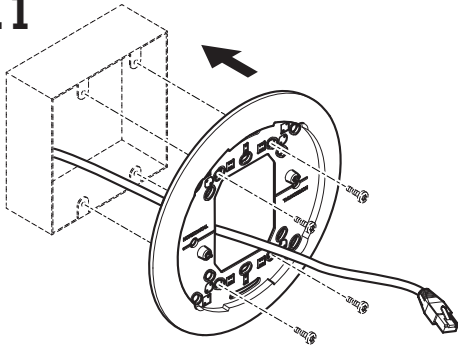

AXIS T94C01M J-Box/Gang Box Plate

1.1

1.2

2x
1.0 N m
(0.7 lb ft)
T10

2x
1.0 N m
(0.7 lb ft)
T10