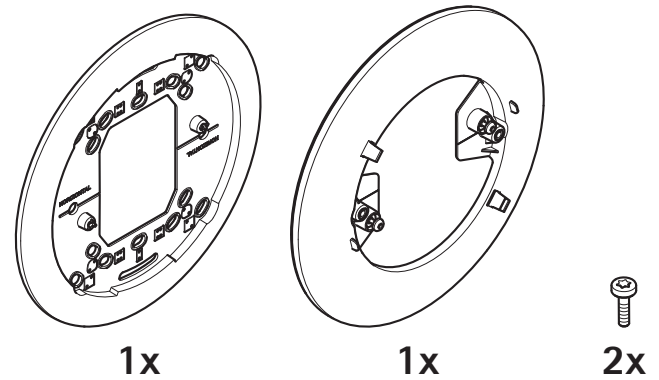

AXIS T94C01M J-Box/Gang Box Plate

1.1

1.2

2x
1.0 N m
(0.7 lb ft)
T10

2x
1.0 N m
(0.7 lb ft)
T10