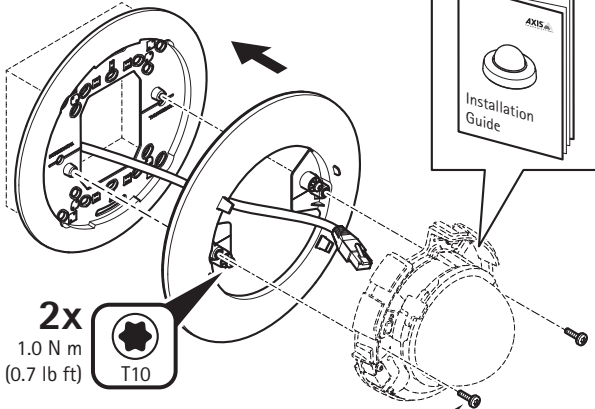

AXIS T94C01M J-Box/Gang Box Plate

1.1

1.2

2x
1.0 N m
(0.7 lb ft)
T10

2x
1.0 N m
(0.7 lb ft)
T10