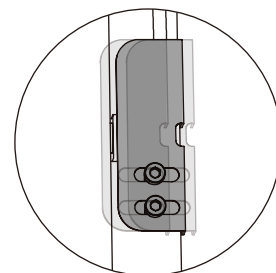

1 Select then install feet

Option: Remove original screws

Install security screws

2 Loosen and remove screws

i Loosen, but do not remove.

3 Remove right-hand tablet bracket and cord securer

4 Install the iPad Pro

5 Route your USB-C cable and reinstall right-hand tablet bracket

5 Fasten cord securer

 Adjust cord securer snug to your cable

6 Tighten all screws

7 Done

Counter Mounting

PivotTack

PivotTable