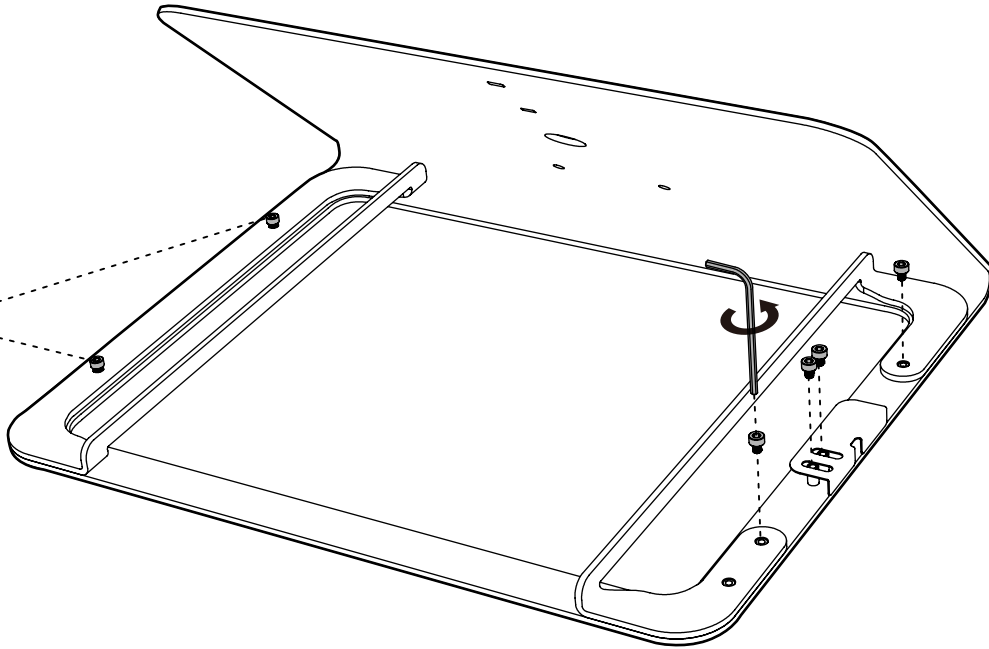

1 Select then install feet

Option: Remove original screws

Install security screws

2 Loosen and remove screws

i Loosen, but do not remove.

3 Remove right-hand tablet bracket and cord securer

4 Install the iPad Pro

5 Route your USB-C cable and reinstall right-hand tablet bracket

5 Fasten cord securer

 Adjust cord securer snug to your cable

6 Tighten all screws

7 Done

Counter Mounting

PivotTack

PivotTable