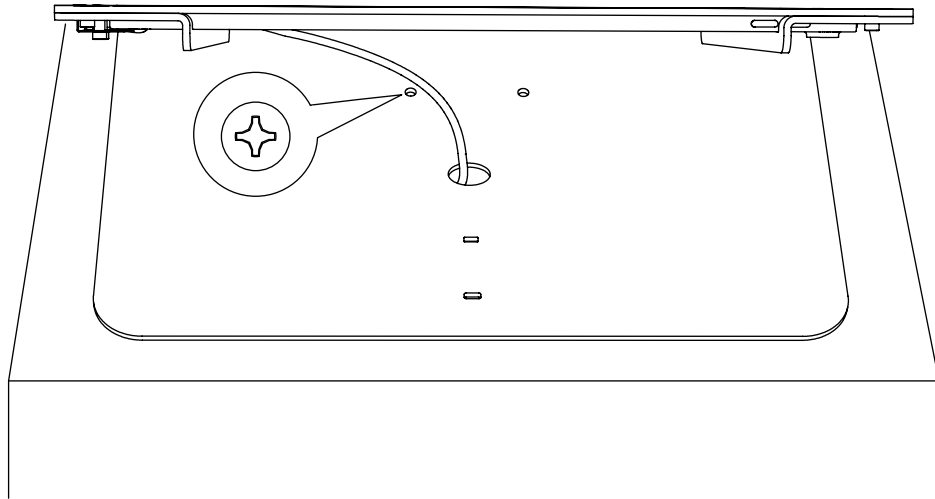

5 Route your USB-C cable and reinstall right-hand tablet bracket

5 Fasten cord securer

 Adjust cord securer snug to your cable

6 Tighten all screws

7 Done

Counter Mounting

PivotTack

PivotTable