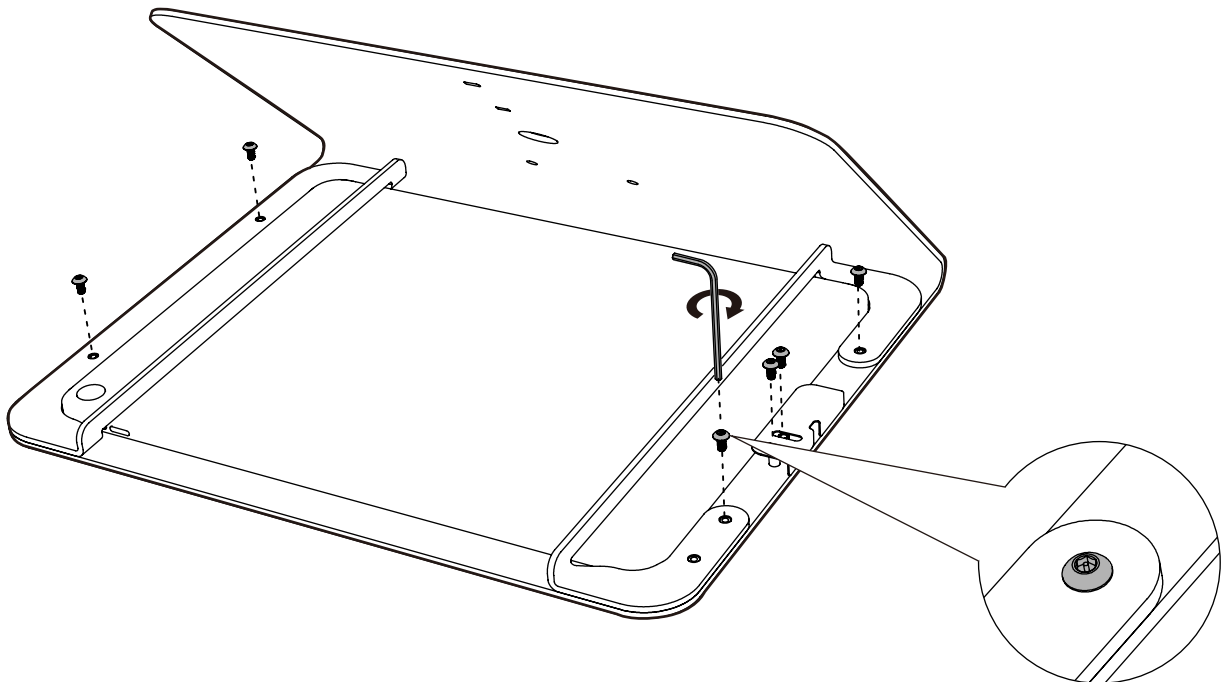

Optional:
Kensington NanoSaver
Keyed Laptop Lock
(sold seperately)

Optional:
PivotTack (sold seperately)

Optional:
PivotTable (sold seperately)

Optional:
Kensington ClickSafe Cable Lock
(sold seperately)

1 Select then install feet

Option: Remove original screws

Install security screws

2 Loosen and remove screws

i Loosen, but do not remove.

3 Remove right-hand tablet bracket and cord securer

4 Install the iPad Pro