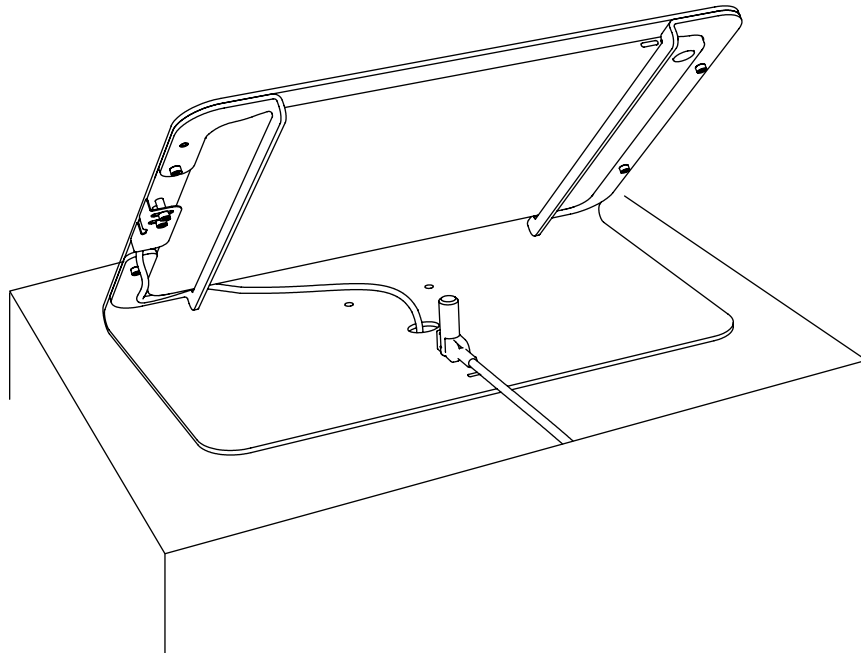

Kensington Nano ClickSafe Cable Lock

(Sold Separately)