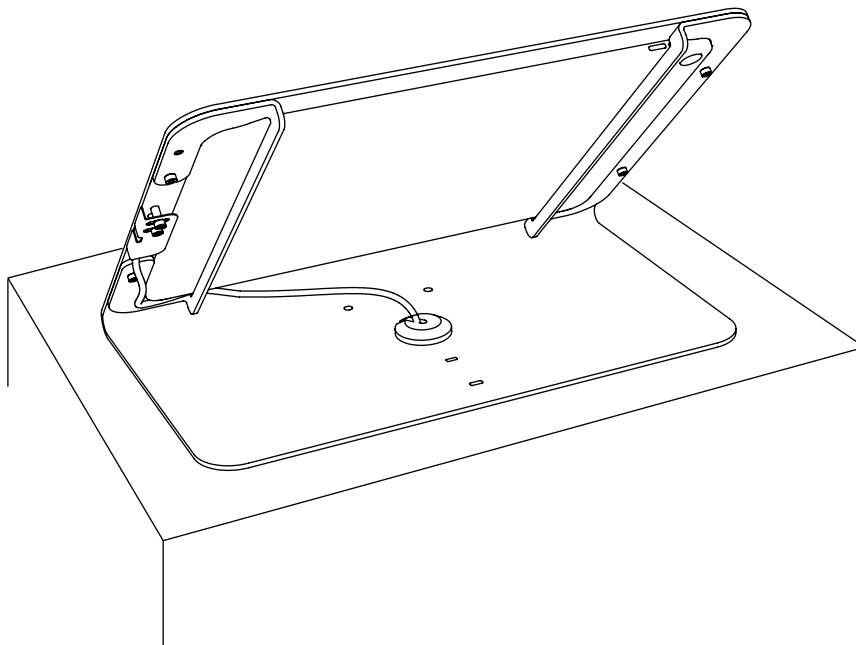

5 Route your USB-C cable and reinstall right-hand tablet bracket

5 Fasten cord securer

 Adjust cord securer snug to your cable

6 Tighten all screws

7 Done

Counter Mounting

PivotTack

PivotTable