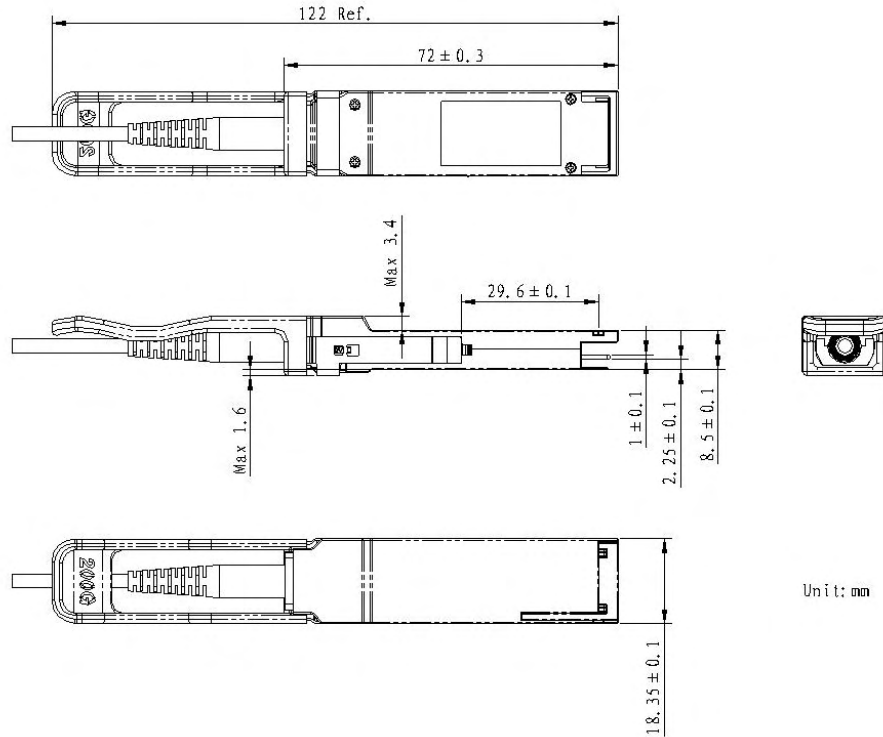

4. Mechanical Diagram

Note: External physical characteristics are subject to variation. This may include, but is not limited to, external case designs, pull tab colors and/or shapes, removal latch styles or colors, and label sizes and placement. These variations do not affect the function or characteristics of the transceivers.

5. Ordering Information

PNY P/N	Mellanox Legacy P/N	Nvidia P/N	Product Description
PFS1S00-H003E	MFS1S00-H003E	980-9I124-00H003	100% Mellanox Compatible active fiber cable, IB HDR, up to 200Gb/s, QSFP56, LSZH, black pulltab, 3m 5 Year Warranty
PFS1S00-H003V	MFS1S00-H003V	980-9I55B-00N005	100% Mellanox Compatible active optical cable, up to 200Gb/s IB HDR, QSFP56, 3m 5 Year Warranty
PFS1S00-H005E	MFS1S00-H005E	980-9I45A-00H005	100% Mellanox Compatible active fiber cable, IB HDR, up to 200Gb/s, QSFP56, LSZH, black pulltab, 5m 5 Year Warranty
PFS1S00-H005V	MFS1S00-H005V	980-9I631-00A02A	100% Mellanox Compatible active optical cable, up to 200Gb/s IB HDR, QSFP56, 5m 5 Year Warranty