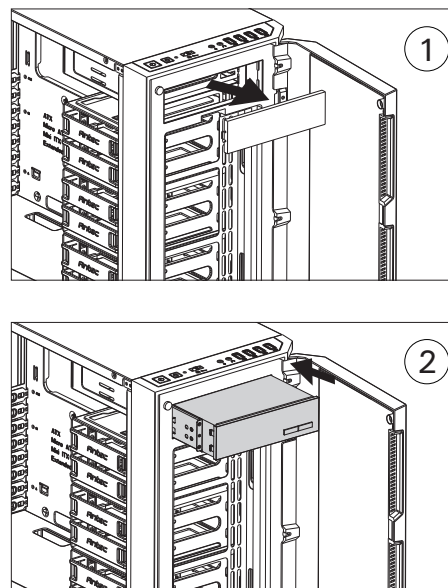

Antec
BELIEVE IT

www.Antec.com.cn

©1986 - 2018 Antec, Inc. All rights reserved.