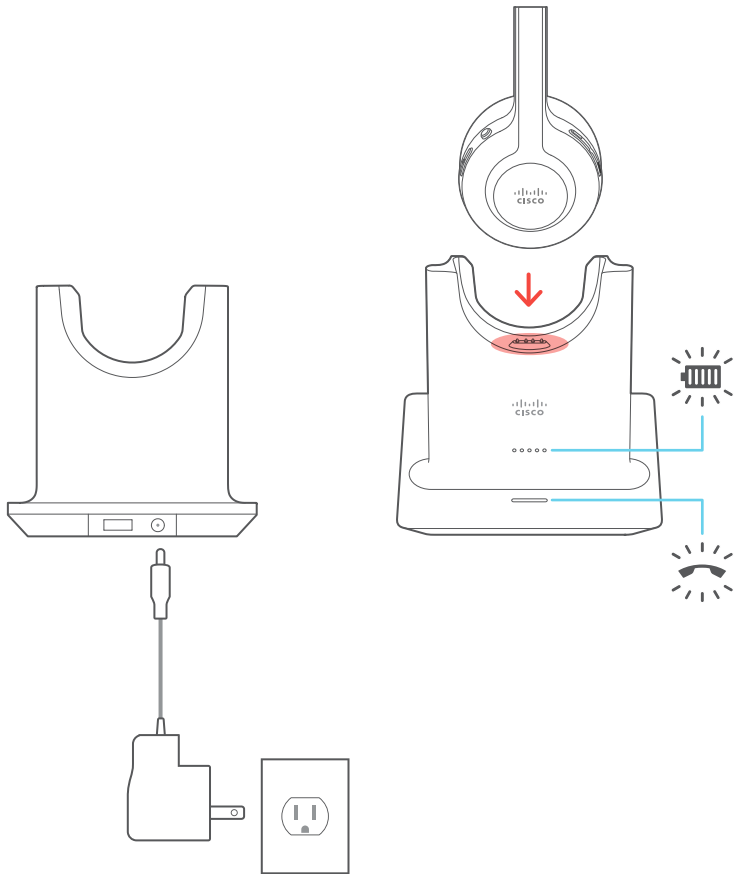

# Cisco Headset 56x Series

Model 561  
Model 562  
with Standard Base

[https://cisco.com/go/headset\\_support](https://cisco.com/go/headset_support)

<https://cisco.com/go/headsets>

© 2018 Cisco Systems, Inc. All rights reserved.