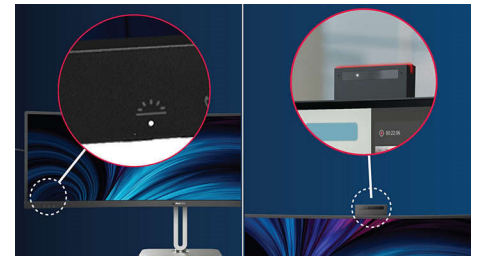

Busylight

This feature allows for privacy and optimal collaboration when working in a busy office setting. To transmit to others that they are busy, users can simply press the Busylight hotkey located on the bottom left menu of the monitor bezel and the light located on the webcam will turn red. In addition to this, the Busylight feature can also sync with user's Microsoft Teams status.