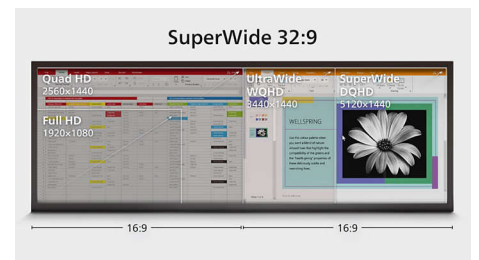

32:9 SuperWide

32:9 SuperWide 49" screen, with 5120 x 1440 resolution, is designed to replace multiscreen setups for massive wide view. It's like having two 27" 16:9 Quad HD displays side-by-side. SuperWide monitors offer screen area of dual monitors without the complicated setup.

Specifications

Picture/Display

- Panel Size: 48.8 inch / 124 cm
- Aspect ratio: 32:9
- LCD panel type: VA LCD
- Backlight type: W-LED system
- Pixel pitch: 0.2328 x 0.2328 mm
- Brightness: 450 cd/m²
- Display colors: 1.07 B (8 bit + FRC)
- Color gamut (typical): NTSC 97%*, sRGB 119%*
- Contrast ratio (typical): 3000:1
- SmartContrast: 80,000,000:1
- Response time (typical): 4 ms (Gray to Gray)*
- Viewing angle: 178° (H) / 178° (V), @ C/R > 10
- Picture enhancement: SmartImage
- Maximum resolution: 5120 x 1440 @ 75 Hz
- Effective viewing area: 1191.936(H)x335.232(V)mm
- Scanning Frequency: HDMI: 30 - 140 kHz (H) / 48-75 Hz (V); DP: 30 - 114 kHz (H) / 48-75 Hz (V); USB-C: 30 -75 Hz
- sRGB
- Delta E: < 2
- Flicker-free
- Pixel Density: 109 PPI
- LowBlue Mode
- Display Screen Coating: Anti-Glare, 3H, Haze 25%
- SmartUniformity: 93 ~ 105%
- Adaptive sync
- HDR: DisplayHDR 400 certified