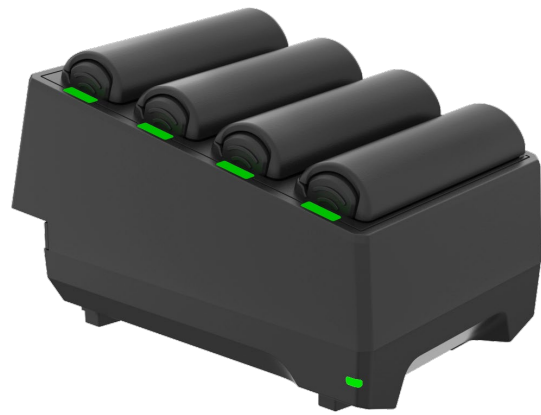

Battery Charger

WT5400 / WT6400 4-Slot Battery Charger

SKU# SAC-WT5X6-4SC-01

4-Slot Spare Battery Charger, Allows Charging Of 4 Spare Batteries For Wearable Terminal. LEDs on the cradle indicate charge status of each battery.

- Sold separately: Power supply SKU# PWR-BGA12V50W0WW, DC cable and Country-specific AC line cord SKU# 23844-00-00R