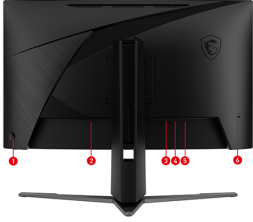

Adjustable Stand

Through adjustments of tilting, lowering and raising, and swiveling, easily change the position of the monitor for maximum ergonomics and optimum viewing experiences.

VESA Mounting	100 x 100 mm
Weight (NW / GW)	5.26kg / 7.1kg
Note	Display Port: 2560x1440 (Up to 180Hz) HDMI™ 2.0: 2560x1440 (Up to 144Hz) *Adobe RGB, DCI-P3 and sRGB follow CIE1976 Standard

CONNECTIONS

1. 5-Way Joystick Navigator
2. AC-in
3. 2 x HDMI™ (2.0b)
4. DisplayPort (1.4a)
5. Headphone out
6. Kensington Lock