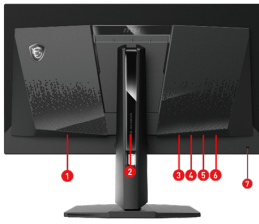

## CONNECTIONS

1. AC Power Jack
2. 5-way Joystick Navigator
3. 2 x HDMI™ (2.1)
4. Display Port (1.4a)
5. USB Type-C (PD 15W)
6. Earphone out
7. Kensington lock