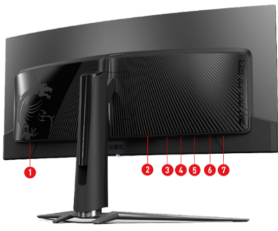

Adobe RGB / DCI-P3 / sRGB	97.8% / 99.3% / 139.1%
Note	Display Port: 3440x1440 (Up to 175Hz) HDMI™: 3440x1440 (Up to 175Hz) Type C(DP alt.): 3440 x 1440 (Up to 175Hz) and 15W PD charging *sRGB and DCI-P3 follow CIE1976 standard
PIP / PBP Function	N/A
Warranty	3 years (including panel burn-in)

CONNECTIONS

1. AC jack
2. 2 x HDMI™ (2.1)
3. 1 x DP (1.4a)
4. 1 x USB Type-C (15W)
5. 2 x USB 2.0 Type A
6. 1 x USB Type B
7. 1 x Headphone