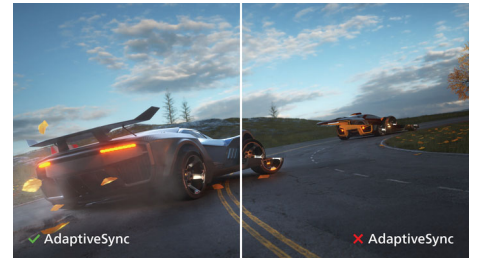

Adaptive-Sync technology

Gaming shouldn't be a choice between choppy gameplay or broken frames. Get fluid, artifact-free performance at virtually any framerate with Adaptive-Sync technology, smooth quick refresh and ultra-fast response time.