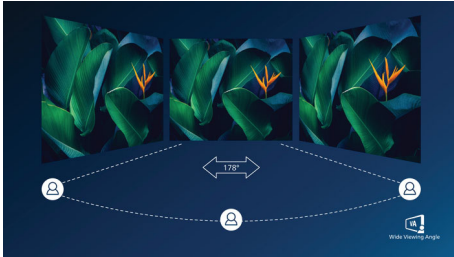

Perfectly designed for your space

- Compact design saves space

PHILIPS

LCD monitor
V Line 27" (68.6 cm), 1920 x 1080 (Full HD)

Highlights

VA display

Philips VA LED display uses an advanced multi-domain vertical alignment technology which gives you super-high static contrast ratios for extra vivid and bright images. While standard office applications are handled with ease, it is especially suitable for photos, web-browsing, movies, gaming, and demanding graphical applications. It's optimized pixel management technology gives you 178/178 degree extra wide viewing angle, resulting in crisp images.

Specifications

Picture/Display

- LCD panel type: VA LCD
- Backlight type: W-LED system
- Panel Size: 27 inch / 68.6 cm
- Display Screen Coating: Anti-Glare, 3H, Haze 25%
- Effective viewing area: 597.9 (H) x 336.3 (V)
- Aspect ratio: 16:9
- Maximum resolution: 1920 x 1080 @ 100 Hz*
- Pixel Density: 81.59 PPI
- Response time (typical): 4 ms (GtG)*
- Brightness: 250 cd/m²
- Contrast ratio (typical): 4000:1
- SmartContrast: Mega Infinity DCR
- Pixel pitch: 0.3114 x 0.3114 mm
- Viewing angle: 178° (H) / 178° (V), @ C/R > 10
- Flicker-free
- Display colors: 16.7 M (8 bit)
- Scanning Frequency: 30 - 115 kHz (H) / 48 - 100 Hz (V)
- LowBlue Mode
- EasyRead
- sRGB
- Adaptive sync