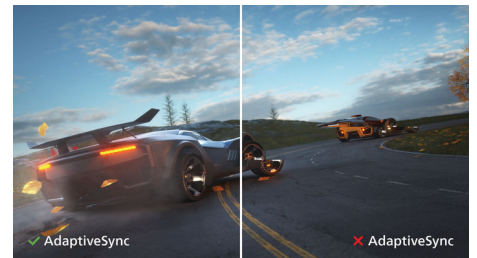

Adaptive-Sync technology

Gaming shouldn't be a choice between choppy gameplay or broken frames. Get fluid, artifact-free performance at virtually any framerate with Adaptive-Sync technology, smooth quick refresh and ultra-fast response time.