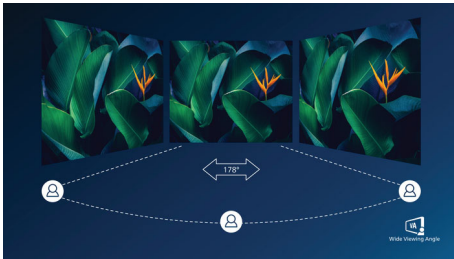

LCD monitor
V Line 24 (23.8" / 60.5 cm diag.), 1920 x 1080 (Full HD)

241V8LB/27

Highlights

VA display

Philips VA LED display uses an advanced multi-domain vertical alignment technology which gives you super-high static contrast ratios for extra vivid and bright images. While standard office applications are handled with ease, it is especially suitable for photos, web-browsing, movies, gaming, and demanding graphical applications. It's optimized pixel management technology gives you 178/178 degree extra wide viewing angle, resulting in crisp images.