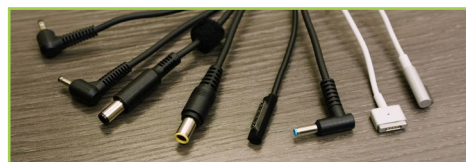

Choose Your Solution

Adapt12 USB-C with Active Charge Upgrade

Standard Part Number: A12USBCPYL
All-in-one bundle with everything for a full active charge solution.

- (1) Adapt12 USB-C Charging Station
- (12) Active Charge Power Banks, Yellow
- (12) USB-C Male to USB-C Male Coiled Cables
- (12) USB-C Male to USB-C Male Straight Cables

Adapt12 USB-C with Active Charge Starter Kit

Standard Part Number: A12USBC4PYL
Get started with four power banks and add on later.

- (1) Adapt12 USB-C Charging Station
- (4) Active Charge Power Banks, Yellow
- (12) USB-C Male to USB-C Male Coiled Cables
- (4) USB-C Male to USB-C Male Straight Cables

Key Features

- 20,000 mAh Rechargeable Power Banks
- Individually Keyed Padlock with 2 Keys Included
- Removable Door with Padlock Hasp
- Top Carry Handle
- Durable Aluminum Enclosure
- Quick-Sense USB-C PD Charging
- Overcurrent, overvoltage protection
- Cable Lock
- Kensington Security Slot
- 5ft Replaceable Power Cable
- Optional Wall-Mounting Bracket Available (Not Included)
- Emulator Adapter Cables for Other Types of Charging Ports Available (Not Included)