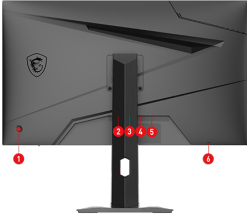

Wide Color Gamut

Game colors and details will look more realistic and refined, to push game immersion to its limits.

HDR Ready

Provide eye-catching detail through contrast and shadows adjustment.

Adjustable Stand

Maximize your productivity and comfort with the adjustable stand.

Frameless Design	Yes
PIP / PBP Function	-
VESA Mounting	75 x 75 mm
Weight (NW / GW)	5.3kg / 7.2kg without Stand: 3.95kg
Note	Display Port: 1920 x 1080 (Up to 180Hz) HDMI™: 1920 x 1080 (Up to 180Hz) Adobe RGB, DCI-P3 and sRGB follow CIE1976 Standard

CONNECTIONS

1. 5-way Joystick Navigator & Power Button
2. DC Jack
3. Headphone out
4. 2 x HDMI™ (2.0b)
5. Display (1.2a)
6. Kensington lock