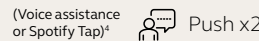

HOW TO USE - CALLS

LEFT

RIGHT

HOW TO USE - MUSIC

LEFT

RIGHT

Tap both buttons simultaneously to power off. Press the buttons to power on. See the User Manual for button functionality when using either earbud.