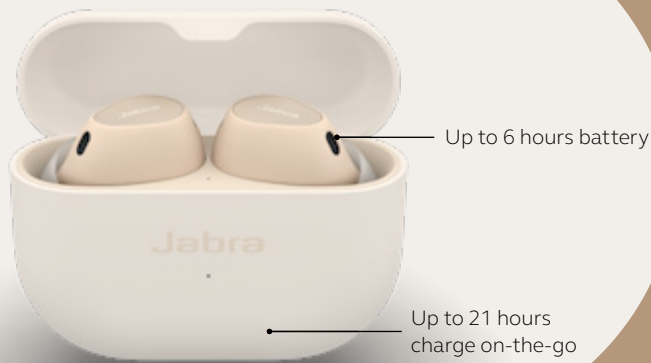

HOW TO CHARGE