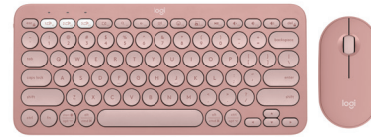

Tonal Rose

PRODUCT DESCRIPTION

100-WORD DESCRIPTION

Defy Boring with the Pebble 2 Combo made with recycled plastic¹. Its minimalist, slim design makes it as iconic as you and super portable. Pair up to 3 wireless devices across OS and switch between devices with a press of a button. (Logi Bolt receiver also included.) With Logi Options+ app², you can customize your Pebble Mouse 2 M350s' middle button with shortcuts that shuffle your Spotify playlist, send emojis on WhatsApp, and more. Personalize the 10 keyboard Fn shortcut keys² to work how you want and save time. Work, browse, and chat with quiet clicks and typing, and go for longer with the durable battery³.

50-WORD DESCRIPTION

Defy Boring with the Pebble 2 Combo made with recycled plastic¹. Its minimalist, slim design makes it as iconic as you and super portable. Pair up to 3 wireless devices and easily switch between devices with a press of a button. Use the products your way with the customizable Fn shortcut keys and mouse button².

25-WORD DESCRIPTION

Defy Boring with the iconic Pebble 2 Combo slim keyboard and mouse made with recycled plastic¹. Easily hop across 3 devices with a press of a button.

¹ Pebble 2 Combo plastic content: Pebble Keys 2 K380s minimum 49% recycled plastic; Pebble Mouse 2 M350s minimum 58% recycled plastic, excluding plastic in printed wiring assembly (PWA) and packaging.

² Logi Options+ app is available on Windows and macOS at logi.com/optionsplus.

³ Battery life may vary based on user and computing conditions.