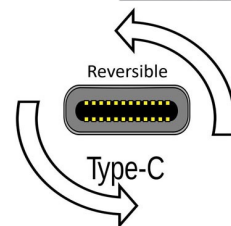

Application

- Phone Calls
- At Home
- At the Office
- Travel

4XEM Products Are Available At Your Favorite Online Retailers