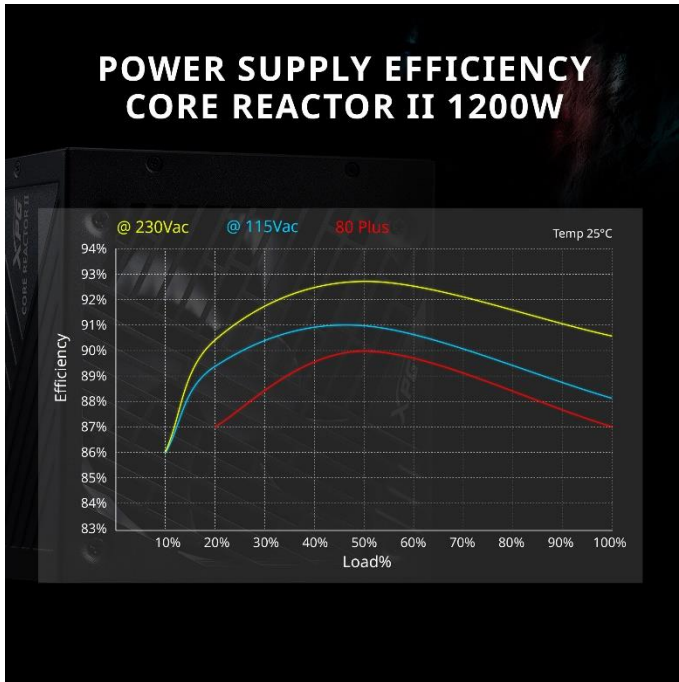

CORE REACTOR II

IMPROVE YOUR CORE,
ENHANCE YOUR PERFORMANCE

XPG CORE REACTOR II GOLD POWER SUPPLY

CORE REACTOR II is a top-performing power supply unit designed for ATX3.0 compliance with a modular cable design and an 80 PLUS GOLD certification. These power supplies thrive in high-performance scenarios like servers or workstation setups, where a lot of power is needed.

Next-Gen Ready - ATX 3.0 COMPATIBLE

Certified GOLD efficiency by both 80 PLUS and Cybenetics

Intelligent Fan-Curve Design

105°C-Grade Capacitor

10 YEAR Warranty

 OVP Over Voltage Protection	 OPP Over Power Protection	 SCP Short Circuit Protection	 OCP Over Current Protection
 UVP Under Voltage Protection	 OTP Over Temperature Protection	 NLO No Load Operation	 SIP Surge & Inrush Protection