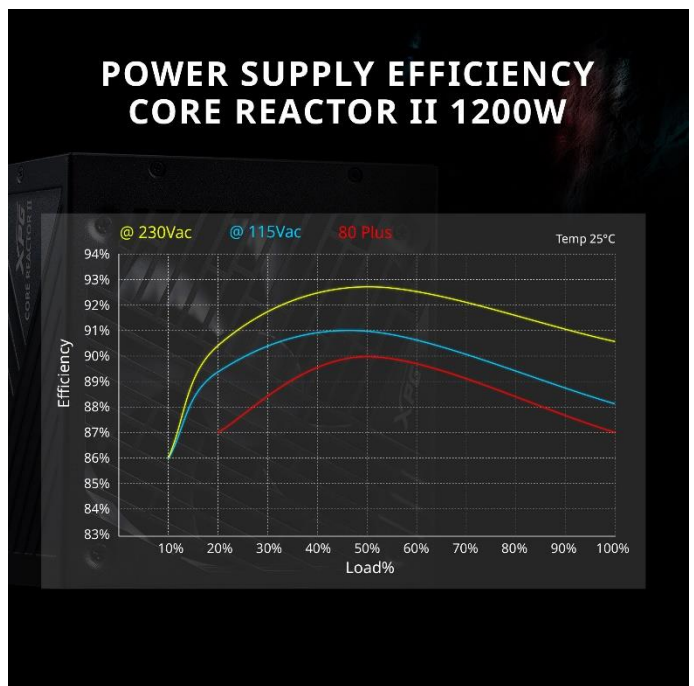

CORE REACTOR II

IMPROVE YOUR CORE,
ENHANCE YOUR PERFORMANCE

XPG CORE REACTOR II GOLD POWER SUPPLY

CORE REACTOR II is a top-performing power supply unit designed for ATX3.0 compliance with a modular cable design and an 80 PLUS GOLD certification. These power supplies thrive in high-performance scenarios like servers or workstation setups, where a lot of power is needed.

Next-Gen Ready - ATX 3.0 COMPATIBLE

Certified GOLD efficiency by both 80 PLUS and Cybenetics

Intelligent Fan-Curve Design

105°C-Grade Capacitor

10 YEAR Warranty

 OVP Over Voltage Protection	 OPP Over Power Protection	 SCP Short Circuit Protection	 OCP Over Current Protection
 UVP Under Voltage Protection	 OTP Over Temperature Protection	 NLO No Load Operation	 SIP Surge & Inrush Protection