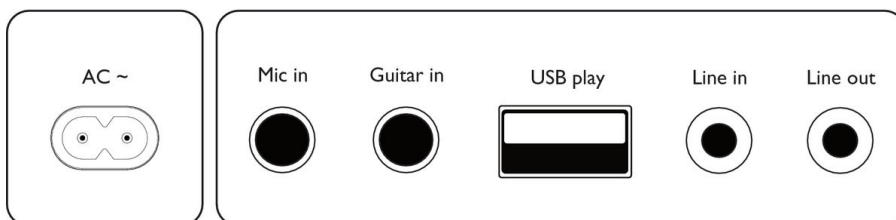

Highlights

Extra bass. 14 hours play time

With powerful sound and big, pumping bass, this karaoke speaker can fill the room with beats. The built-in battery lets you rock the party outdoors for up to 14 hours play time on a single charge.

Party light effects

Get everyone up and dancing with party light effects! A ring of colored lights on the speaker pulses in time to the music, and there are four different lighting modes to choose from. However you love to party, this speaker has you covered.

Mic and guitar inputs

A mic input (6.3 mm) lets you take the party up a notch. There's also a guitar input, so you can take the lead vocals while you're shredding a solo! Both guitar and mic have their own volume controls on the speaker. You can change your voice, fade vocals, and add echo effects too.

All your tunes. Bluetooth

Stream playlists via Bluetooth. Plug in other sources via audio-in or USB—or plug the speaker into another speaker or amp using the line-out socket. Rotary knobs on the speaker let you select the source or even fine-tune the bass and treble.

Ready for anything

The trolley design with built-in carry handle and battery means you can play this speaker wherever you like. Take the beats to a friend's house. Set up on the basketball court. You can skip tracks and turn the volume up directly from the speaker.

Issue date 2022-11-02

Version: 6.2.4

12 NC: 8670 001 76097
UPC: 8 40063 20189 7

© 2022 Koninklijke Philips N.V.
All Rights reserved.

Specifications are subject to change without notice.
Trademarks are the property of Koninklijke Philips N.V.
or their respective owners.

www.philips.com