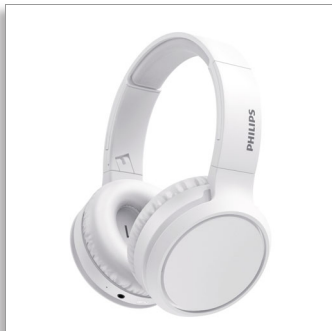

Philips  
Wireless Headphone

40mm drivers/closed-back

Light weight  
Compact folding  
Up to 29 hours play time

TAH5205WT

## Here comes the bass

Cover your ears and feel that bass! These wireless over-ear headphones boast a BASS boost button for deeper bass at a touch. You get up to 29 hours play time, fast charging, and a rock-solid Bluetooth connection. You won't miss a beat.

### Big bold bass

- Powerful 40 mm neodymium drivers. BASS boost button.
- Over-ear, closed-back design. Great sound isolation.
- 29 hours play time. USB-C charging.
- Charge for 15 minutes, get extra 4 hours play time