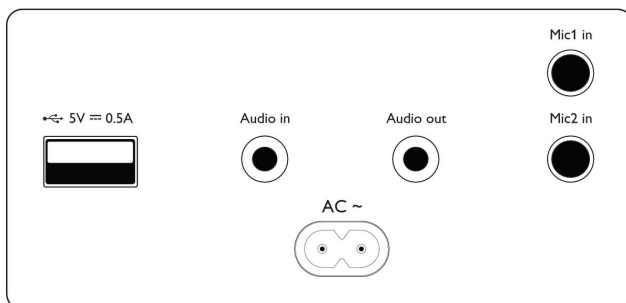

Issue date 2022-11-02

Version: 1.0.1

12 NC: 8670 001 86217
UPC: 8 40063 20270 2

© 2022 Koninklijke Philips N.V.
All Rights reserved.

Specifications are subject to change without notice.
Trademarks are the property of Koninklijke Philips N.V.
or their respective owners.

www.philips.com