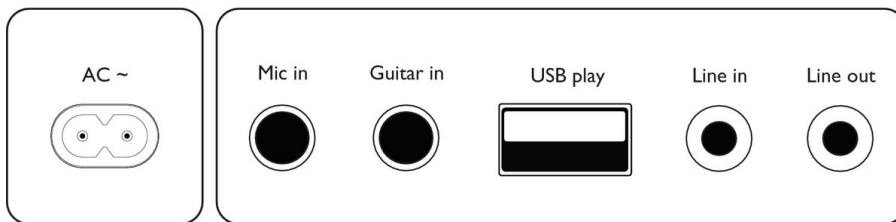

Highlights

Deep bass

With powerful sound and big, pumping bass, this karaoke speaker can fill the room with beats. The built-in battery lets you rock the party outdoors for up to 14 hours play time on a single charge.

Party light effects

Get everyone up and dancing with party light effects! A ring of colored lights on the speaker pulses in time to the music, and there are four different lighting modes to choose from. However you love to party, this speaker has you covered.

Mic and guitar inputs

A mic input (6.3 mm) lets you take the party up a notch. There's also a guitar input, so you can take the lead vocals while you're shredding a solo! Both guitar and mic have their own volume controls on the speaker. You can change your voice, fade vocals, and add echo effects too.

All your tunes. Bluetooth

Stream playlists via Bluetooth. Plug in other sources via audio-in or USB—or plug the speaker into another speaker or amp using the line-out socket. Rotary knobs on the speaker let you select the source or even fine-tune the bass and treble.

Ready for anything

The built-in carry handle and battery means you can play wherever you like. Take the beats to a friend's house. Set up on the basketball court. You can skip tracks and turn the volume up directly from the speaker.

Issue date 2022-11-02

Version: 5.1.2

12 NC: 8670 001 76098
UPC: 8 40063 20188 0

© 2022 Koninklijke Philips N.V.
All Rights reserved.

Specifications are subject to change without notice.
Trademarks are the property of Koninklijke Philips N.V.
or their respective owners.

www.philips.com