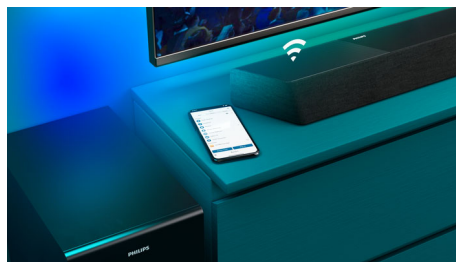

Philips Wireless Home System

This Play-Fi-compatible soundbar gives perfect home-theater sound. Connect the soundbar to

TAB8907/37

any external and smart devices in your home. DTS Play-Fi connectivity and the Philips Sound App let you play your sounds throughout your home Wi-Fi network.