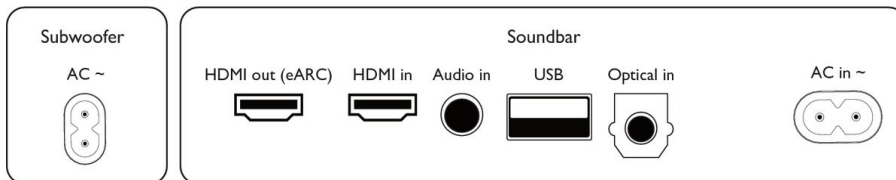

Convenience

- Display type: 5-digit 14-segment LED display
- Remote Control
- Night mode: No

Compatibility

- Smartphone/tablet APP control

Design

- Color: Black
- Wall mountable

Power

- Auto standby
- Main unit power supply: 100-240V AC, 50/60 Hz
- Main unit standby power: < 0.5 W
- Subwoofer power supply: 100-240V AC, 50/60 Hz
- Subwoofer standby power: < 0.5 W

Accessories

- Included accessories: Remote Control (with battery), Power cord, Wall mount bracket, Quick start guide, World Wide Warranty leaflet

Dimensions

- Main Unit (W x H x D): 940 x 65 x 106 mm
- Main Unit Weight: 3 kg
- Subwoofer (W x H x D): 190 x 410 x 309 mm
- Subwoofer Weight: 6 kg

Packaging dimensions

- Packaging type: Carton
- Number of products included: 1
- Type of shelf placement: Laying
- Packaging dimensions (W x H x D): 105 x 22.5 x 45 cm
- Packaging dimensions (W x H x D): 41.3 x 8.9 x 17.7 inch

- Gross weight: 12.2 kg
- Nett weight: 9 kg
- Tare weight: 3.2 kg
- Gross weight: 26.896 lb
- Nett weight: 19.841 lb
- Tare weight: 7.055 lb
- UPC: 8 40063 20258 0

Outer Carton

- Number of consumer packagings: 2
- Outer carton (L x W x H): 109 x 60 x 25 cm
- Outer carton (L x W x H): 42.9 x 23.6 x 9.8 inch
- Gross weight: 26.2 kg
- Nett weight: 18 kg
- Tare weight: 8.2 kg
- Gross weight: 57.761 lb
- Nett weight: 39.683 lb
- Tare weight: 18.078 lb
- GTIN: 1 08 40063 20258 7

Issue date 2022-11-02

Version: 5.0.1

12 NC: 8670 001 84143
UPC: 8 40063 20258 0

© 2022 Koninklijke Philips N.V.
All Rights reserved.

Specifications are subject to change without notice.
Trademarks are the property of Koninklijke Philips N.V.
or their respective owners.

www.philips.com