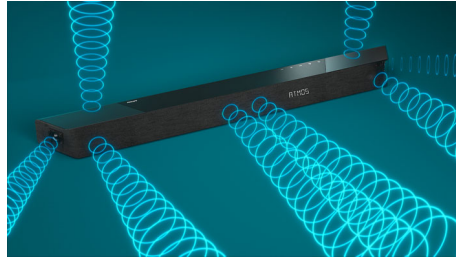

PHILIPS

Soundbar 3.1.2 with wireless subwoofer
720W max. Wireless subwoofer Dolby Atmos. Cinema Experience, Play-Fi. Home Sound Made Easy, Connects with voice assistants

Highlights

3.1.2 channels. 720W max power

This soundbar brings max 720W (360W RMS at 10% THD) of powerful and rich sound to everything you watch. 3.1.2 channels fill any room with spellbinding soundtracks, thunderous effects, and crystal-clear dialogue. The wireless subwoofer adds impact to every explosion and every beat.

Wider soundstage

Widen the sound! Two extra tweeter speakers at either end of the soundbar broaden the audio to give you a clear separation of instruments. Pick them out easily and hear every instrument in the orchestra like you're really in the hall!