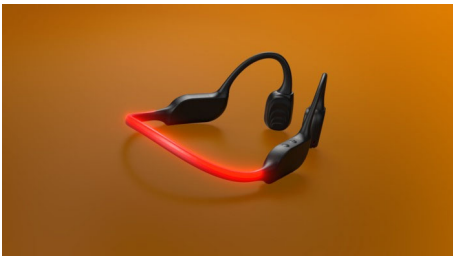

Sound without earphones

- Open-ear fit. Light, comfy, tough
- Integrated controls. Easy pairing
- Philips Headphones app. Custom sound control and more
- Carry pouch included

PHILIPS

Open-ear wireless sports headphones
Open-ear fit Bone conduction, Clear calls, LED safety lights

TAA7607BK/00

Highlights

Bone conduction

Bone conduction technology transmits sound through the bones of your skull, which means you don't need to put an earbud in your ear, or wear headphones that cover your ear. Instead, the sound travels from your cheekbones directly to the inner ear—and your music magically appears in your head!

IP66 dust/water protection

Hitting the trail in the rain? An IP66 rating means dirt or a downpour won't stop these open-ear headphones, and they're safe and easy to charge even after they've gotten wet. Simply wipe them down and attach them to the magnetic charging cradle.

Safety LED lights

Run at night. Hike a mountain trail at dusk. Or cycle in the woods. With a bright LED light-strip

on the rear of the neckband, you'll stay visible in dim environments. You can control the LEDs via the Philips Headphones app, or via the on/off button on the neckband.