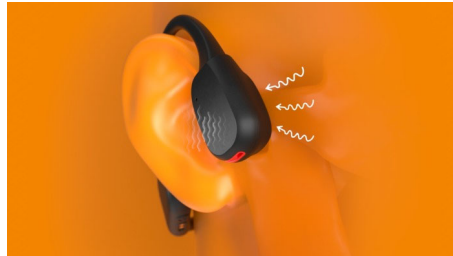

TAA7607BK/00

Highlights

Bone conduction

Bone conduction technology transmits sound through the bones of your skull, which means you don't need to put an earbud in your ear, or wear headphones that cover your ear. Instead, the sound travels from your cheekbones directly to the inner ear—and your music magically appears in your head!

Safety LED lights

Run at night. Hike a mountain trail at dusk. Or cycle in the woods. With a bright LED light-strip

on the rear of the neckband, you'll stay visible in dim environments. You can control the LEDs via the Philips Headphones app, or via the on/off button on the neckband.

Crystal-clear calls

Taking calls? A unique combination of bone-conducting and AI mics means you'll always be heard clearly. The AI mic removes background noise in any environment. If you're out on a run or a ride, the bone-conducting mic removes annoying wind noise. Switch mics easily via a button on the neckband.