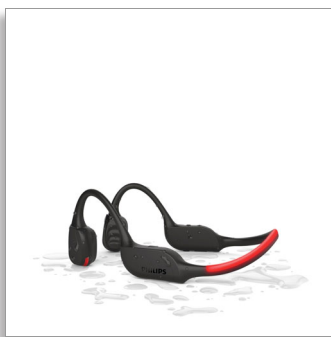

Philips
Open-ear wireless sports
headphones

Open-ear fit

Bone conduction
Clear calls
LED safety lights

TAA7607BK

Free your ears. Hear it all.

Run it, ride it, stroll it, love it! Light, comfy, and tough, these open-ear wireless sports headphones let you hear everything that's going on around you-and your music too. From parks to city streets, your training just got an upgrade.

Hear differently

- Sound without earphones. Open-ear design
- Always good to go. IP66 dustproof and water resistant
- Be seen. LED safety lights

For your kind of active life

- No worries. 9 hours play time
- Charge for 15 minutes, get an extra hour
- Crystal-clear calls. Inside, outside, anywhere at all
- AI and bone-conducting mics remove environmental noise

TAA7607BK/00

Highlights

Bone conduction

Bone conduction technology transmits sound through the bones of your skull, which means you don't need to put an earbud in your ear, or wear headphones that cover your ear. Instead, the sound travels from your cheekbones directly to the inner ear—and your music magically appears in your head!

Safety LED lights

Run at night. Hike a mountain trail at dusk. Or cycle in the woods. With a bright LED light-strip

on the rear of the neckband, you'll stay visible in dim environments. You can control the LEDs via the Philips Headphones app, or via the on/off button on the neckband.