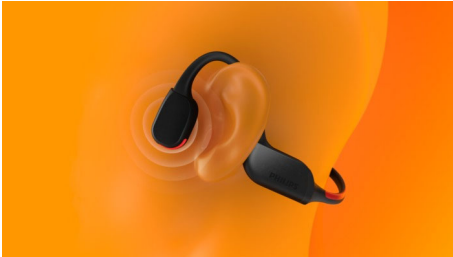

Hear differently

- Sound without earphones. Open-ear design
- Always good to go. IP66 dustproof and water resistant
- Be seen. LED safety lights

For your kind of active life

- No worries. 9 hours play time
- Charge for 15 minutes, get an extra hour
- Crystal-clear calls. Inside, outside, anywhere at all
- AI and bone-conducting mics remove environmental noise

Sound without earphones

- Open-ear fit. Light, comfy, tough
- Integrated controls. Easy pairing
- Philips Headphones app. Custom sound control and more
- Carry pouch included

PHILIPS

Open-ear wireless sports headphones
Open-ear fit Bone conduction, Clear calls, LED safety lights

TAA7607BK/00

Highlights

Bone conduction

Bone conduction technology transmits sound through the bones of your skull, which means you don't need to put an earbud in your ear, or wear headphones that cover your ear. Instead, the sound travels from your cheekbones directly to the inner ear—and your music magically appears in your head!

Safety LED lights

Run at night. Hike a mountain trail at dusk. Or cycle in the woods. With a bright LED light-strip

on the rear of the neckband, you'll stay visible in dim environments. You can control the LEDs via the Philips Headphones app, or via the on/off button on the neckband.