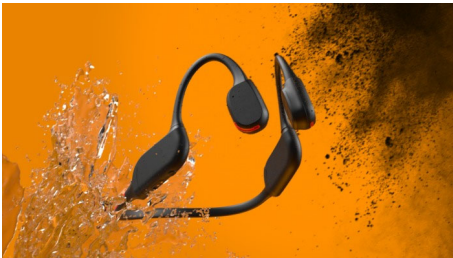

IP66 dust/water protection

Hitting the trail in the rain? An IP66 rating means dirt or a downpour won't stop these open-ear headphones, and they're safe and easy to charge even after they've gotten wet. Simply wipe them down and attach them to the magnetic charging cradle.