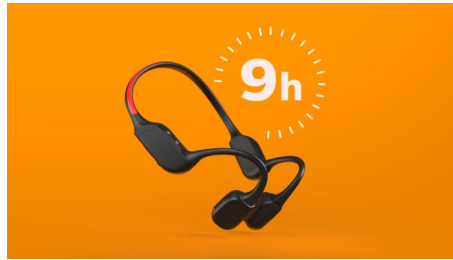

9 hours play time

Don't want to worry about daily charging? With 9 hours play time from a single charge, these bone-conducting open-ear headphones are good to go for multiple workouts. A full charge takes just 2 hours. For a quick extra boost, just 15 minutes charging gives you an extra hour of play time.