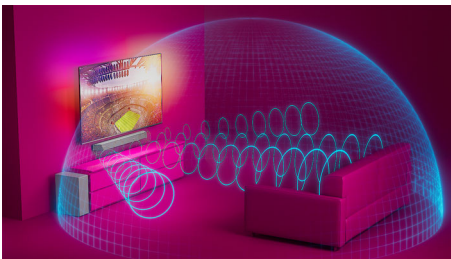

PHILIPS

Soundbar 3.1 with wireless subwoofer
600W max. Wireless subwoofer Dolby Atmos. Cinema Experience, Play-Fi. Home Sound Made Easy, Connects with voice assistants

Highlights

3.1 channels. 600W max power

This soundbar brings max 600W (300W RMS at 10% THD) of powerful and rich sound to everything you watch. 3.1 channels fill any room with spellbinding soundtracks, thunderous effects, and crystal-clear dialogue. The wireless subwoofer adds impact to every explosion and every beat.

Dolby Atmos

Increase the drama no matter what you watch. This Dolby Atmos-compatible soundbar reproduces depth as well as height, creating virtual three-dimensional surround sound that flows above and around you.