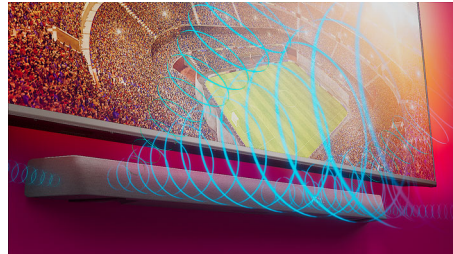

Stadium EQ Mode

Experience the excitement of live sports, right there in your living room. Stadium EQ Mode immerses you in ambient crowd noise, just like you were sitting in the stadium! Be thrilled by every crucial moment and still hear crystal-clear commentary.