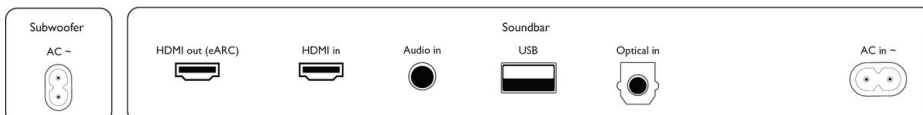

- Bluetooth: SBC
- USB: MP3, WAV, FLAC
- Play-Fi: AIFF, FLAC, MP3, MPEG4 AAC, MPEG4 M4A, WAV

Compatibility

- Smartphone/tablet APP control

Convenience

- Display type: 5-digit 14-segment LED display
- Remote Control
- Night mode: No

Design

- Color: Anthracite
- Wall mountable

Power

- Auto standby
- Main unit power supply: 100-240V AC, 50/60 Hz
- Main unit standby power: < 0.5 W
- Subwoofer power supply: 100-240V AC, 50/60 Hz
- Subwoofer standby power: < 0.5 W

Accessories

- Included accessories: Remote Control (with battery), Power cord, Wall mount bracket, Quick start guide, World Wide Warranty leaflet

Dimensions

- Main Unit (W x H x D): 940 x 65 x 106 mm
- Main Unit Weight: 2.7 kg
- Subwoofer (W x H x D): 150 x 410 x 309 mm
- Subwoofer Weight: 5.6 kg

Packaging dimensions

- Packaging type: Carton
- Number of products included: 1
- Type of shelf placement: Laying
- Packaging dimensions (W x H x D): 105 x 18.5 x 45 cm
- Packaging dimensions (W x H x D): 41.3 x 7.3 x 17.7 inch
- Gross weight: 11 kg
- Nett weight: 8.3 kg
- Tare weight: 2.7 kg
- Gross weight: 24.251 lb
- Nett weight: 18.298 lb
- Tare weight: 5.952 lb
- UPC: 8 40063 20259 7

Outer Carton

- Number of consumer packagings: 2
- Outer carton (L x W x H): 107 x 60 x 21 cm
- Outer carton (L x W x H): 42.1 x 23.6 x 8.3 inch
- Gross weight: 23.6 kg
- Nett weight: 16.6 kg
- Tare weight: 7 kg

Issue date 2022-11-01

Version: 4.1.1

12 NC: 8670 001 84827
UPC: 8 40063 20259 7

© 2022 Koninklijke Philips N.V.
All Rights reserved.

Specifications are subject to change without notice.
Trademarks are the property of Koninklijke Philips N.V.
or their respective owners.

www.philips.com