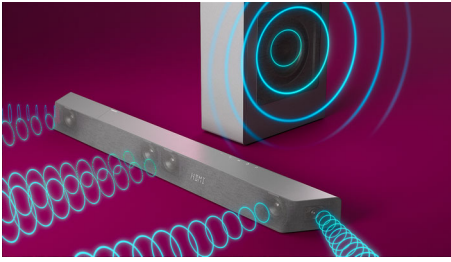

Easy control. Distinctive looks.

- Two angled speakers for wider sound
- HDMI 4K pass through for Ultra HD Audio
- Easily connect to your favorite sources
- Connects to your favorite voice assistant-enabled devices

This soundbar brings max 600W (300W RMS at 10% THD) of powerful and rich sound to everything you watch. 3.1 channels fill any room with spellbinding soundtracks, thunderous effects, and crystal-clear dialogue. The wireless subwoofer adds impact to every explosion and every beat.