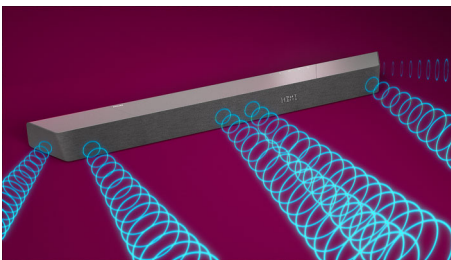

Wider soundstage

Widen the sound! Two extra tweeter speakers at either end of the soundbar broaden the

audio to give you a clear separation of instruments. Pick them out easily and hear every instrument in the orchestra like you're really in the hall!