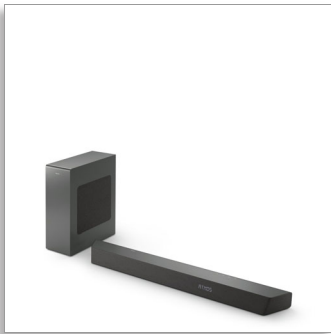

Philips
Soundbar 3.1 with wireless
subwoofer

600W max. Wireless subwoofer
Dolby Atmos. Cinema Experience
Play-Fi. Home Sound Made Easy
Connects with voice assistants

TAB8507B

The One that brings the cinema home

The One Soundbar with wirelessly connecting subwoofer gives you the true cinema experience. Dedicated center-channel speakers provide great vocal clarity and Dolby Atmos delivers incredible, immersive surround sound.

PHILIPS

Soundbar 3.1 with wireless subwoofer
600W max. Wireless subwoofer Dolby Atmos. Cinema Experience, Play-Fi. Home Sound Made Easy, Connects with voice assistants

Highlights

3.1 channels. 600W max power

This soundbar brings max 600W (300W RMS at 10% THD) of powerful and rich sound to everything you watch. 3.1 channels fill any room with spellbinding soundtracks, thunderous effects, and crystal-clear dialogue. The wireless subwoofer adds impact to every explosion and every beat.