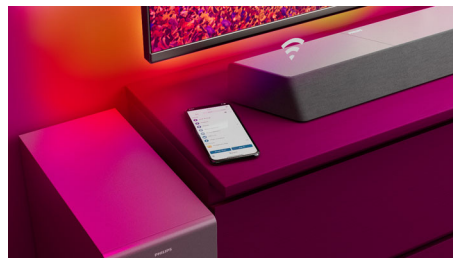

Philips Wireless Home System

This Play-Fi-compatible soundbar gives perfect home-theater sound. Connect the soundbar to any external and smart devices in your home. DTS Play-Fi connectivity and the Philips Sound App let you play your sounds throughout your home Wi-Fi network.