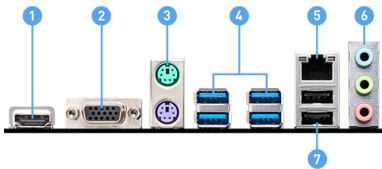

EZ Debug LED

Easiest way to troubleshoot.

Frozr AI Cooling

Detect CPU & GPU temperatures and automatically adjust system fan duty to a proper value.

Memory Boost

Advanced technology to deliver pure data signals for the best performance, stability and compatibility.

Core Boost

With premium layout and fully digital power design to support more cores and provide better performance.

CONNECTIONS

- | | |
|-------------------|---------------------------------|
| 1. HDMI™ | 2. VGA |
| 3. Keyboard/Mouse | 4. USB 3.2 Gen 1 5Gbps (Type-A) |
| 5. LAN port | 6. Audio connectors |
| 7. USB 2.0 | |