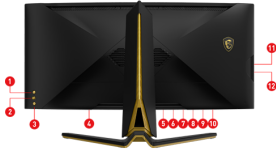

Console Mode	2K Resolution PS5™ Optimization with VRR function FHD @ 120Hz * All trademarks and the registered trademarks are the property of their respective owners.
Frameless Design	Yes
PIP / PBP Function	Yes
VESA Mounting	100 x 100 mm
Weight (NW / GW)	9.3 Kg / 13.9 Kg 6.5 Kg (Without Stand)
Note	DisplayPort: Up to 3440x1440@175Hz (YCbCr 10-bit). Type-C: Up to 3440x1440@175Hz (YCbCr 10-bit) w/ PD 65W HDMI™: Up to 3440x1440@175Hz (RGB 12-bit) *sRGB, DCI-P3, and Adobe RGB follow CIE1976 standard

CONNECTIONS

1. Macro Key
2. 5-Way Joystick Navigator
3. Power Button
4. AC Power Jack
5. 2 x HDMI™ (2.1)
6. DisplayPort (1.4a)
7. USB Type-C (DP alt.)
8. USB 3.2 Gen 1 Type-B
9. 2 x USB 3.2 Gen 1 Type-A
10. Combo Audio Jack
11. 2 x USB 3.2 Gen 1 Type-A
12. Mic & Headphone Jack
- 13.