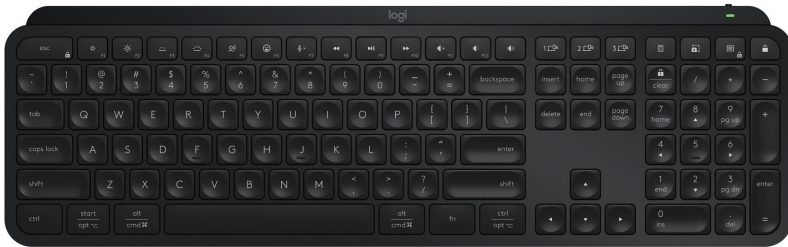

MX Keys S

Advanced Wireless Illuminated Keyboard

BLACK

PALE GRAY

MASTER YOUR FLOW.

Master your flow like never before with MX Keys S — a low-profile wireless keyboard that offers a fast fluid precise typing experience, smart illumination and customizable, time-saving Smart Actions.

MX Keys also features smart backlighting that lights up as your fingers approach the keyboard and automatically brightens or fades to suit the time of day. Now you have more control of your backlighting brightness.

STANDARD MX FEATURES

- Fluid, low-profile laptop-style, fingertip-shaped keys
- Full-size design crafted for ergonomics
- Backlighting automatically adjusts to environment
- Simultaneous connections to 3 devices

BLACK

PALE GREY

PRODUCT DESCRIPTION

100-WORD DESCRIPTION

Master your flow like never before with MX Keys S — a low-profile wireless keyboard that offers a fast fluid precise typing experience, smart illumination and customizable, time-saving Smart Actions. MX Keys S also features smart backlighting that lights up as your fingers approach the keyboard and automatically brighten or fade to suit the time of day. Now you have more control of your backlighting brightness and duration with Logi Options+.