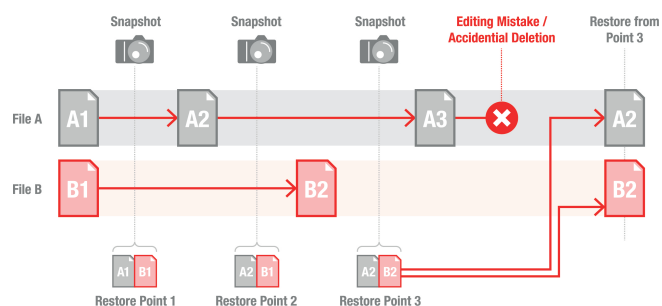

## Snapshots for Effortless Data Backup/Recovery

The TS71210RH comes with the cutting-edge Btrfs file system and snapshots so you can easily enable short-term data backup and recovery at near-instantaneous speed. Snapshots allow you to recover single files or an entire storage volume, achieve effortless file versioning, and mitigate ransomware and safeguard against human error with highly-granulated data protection.