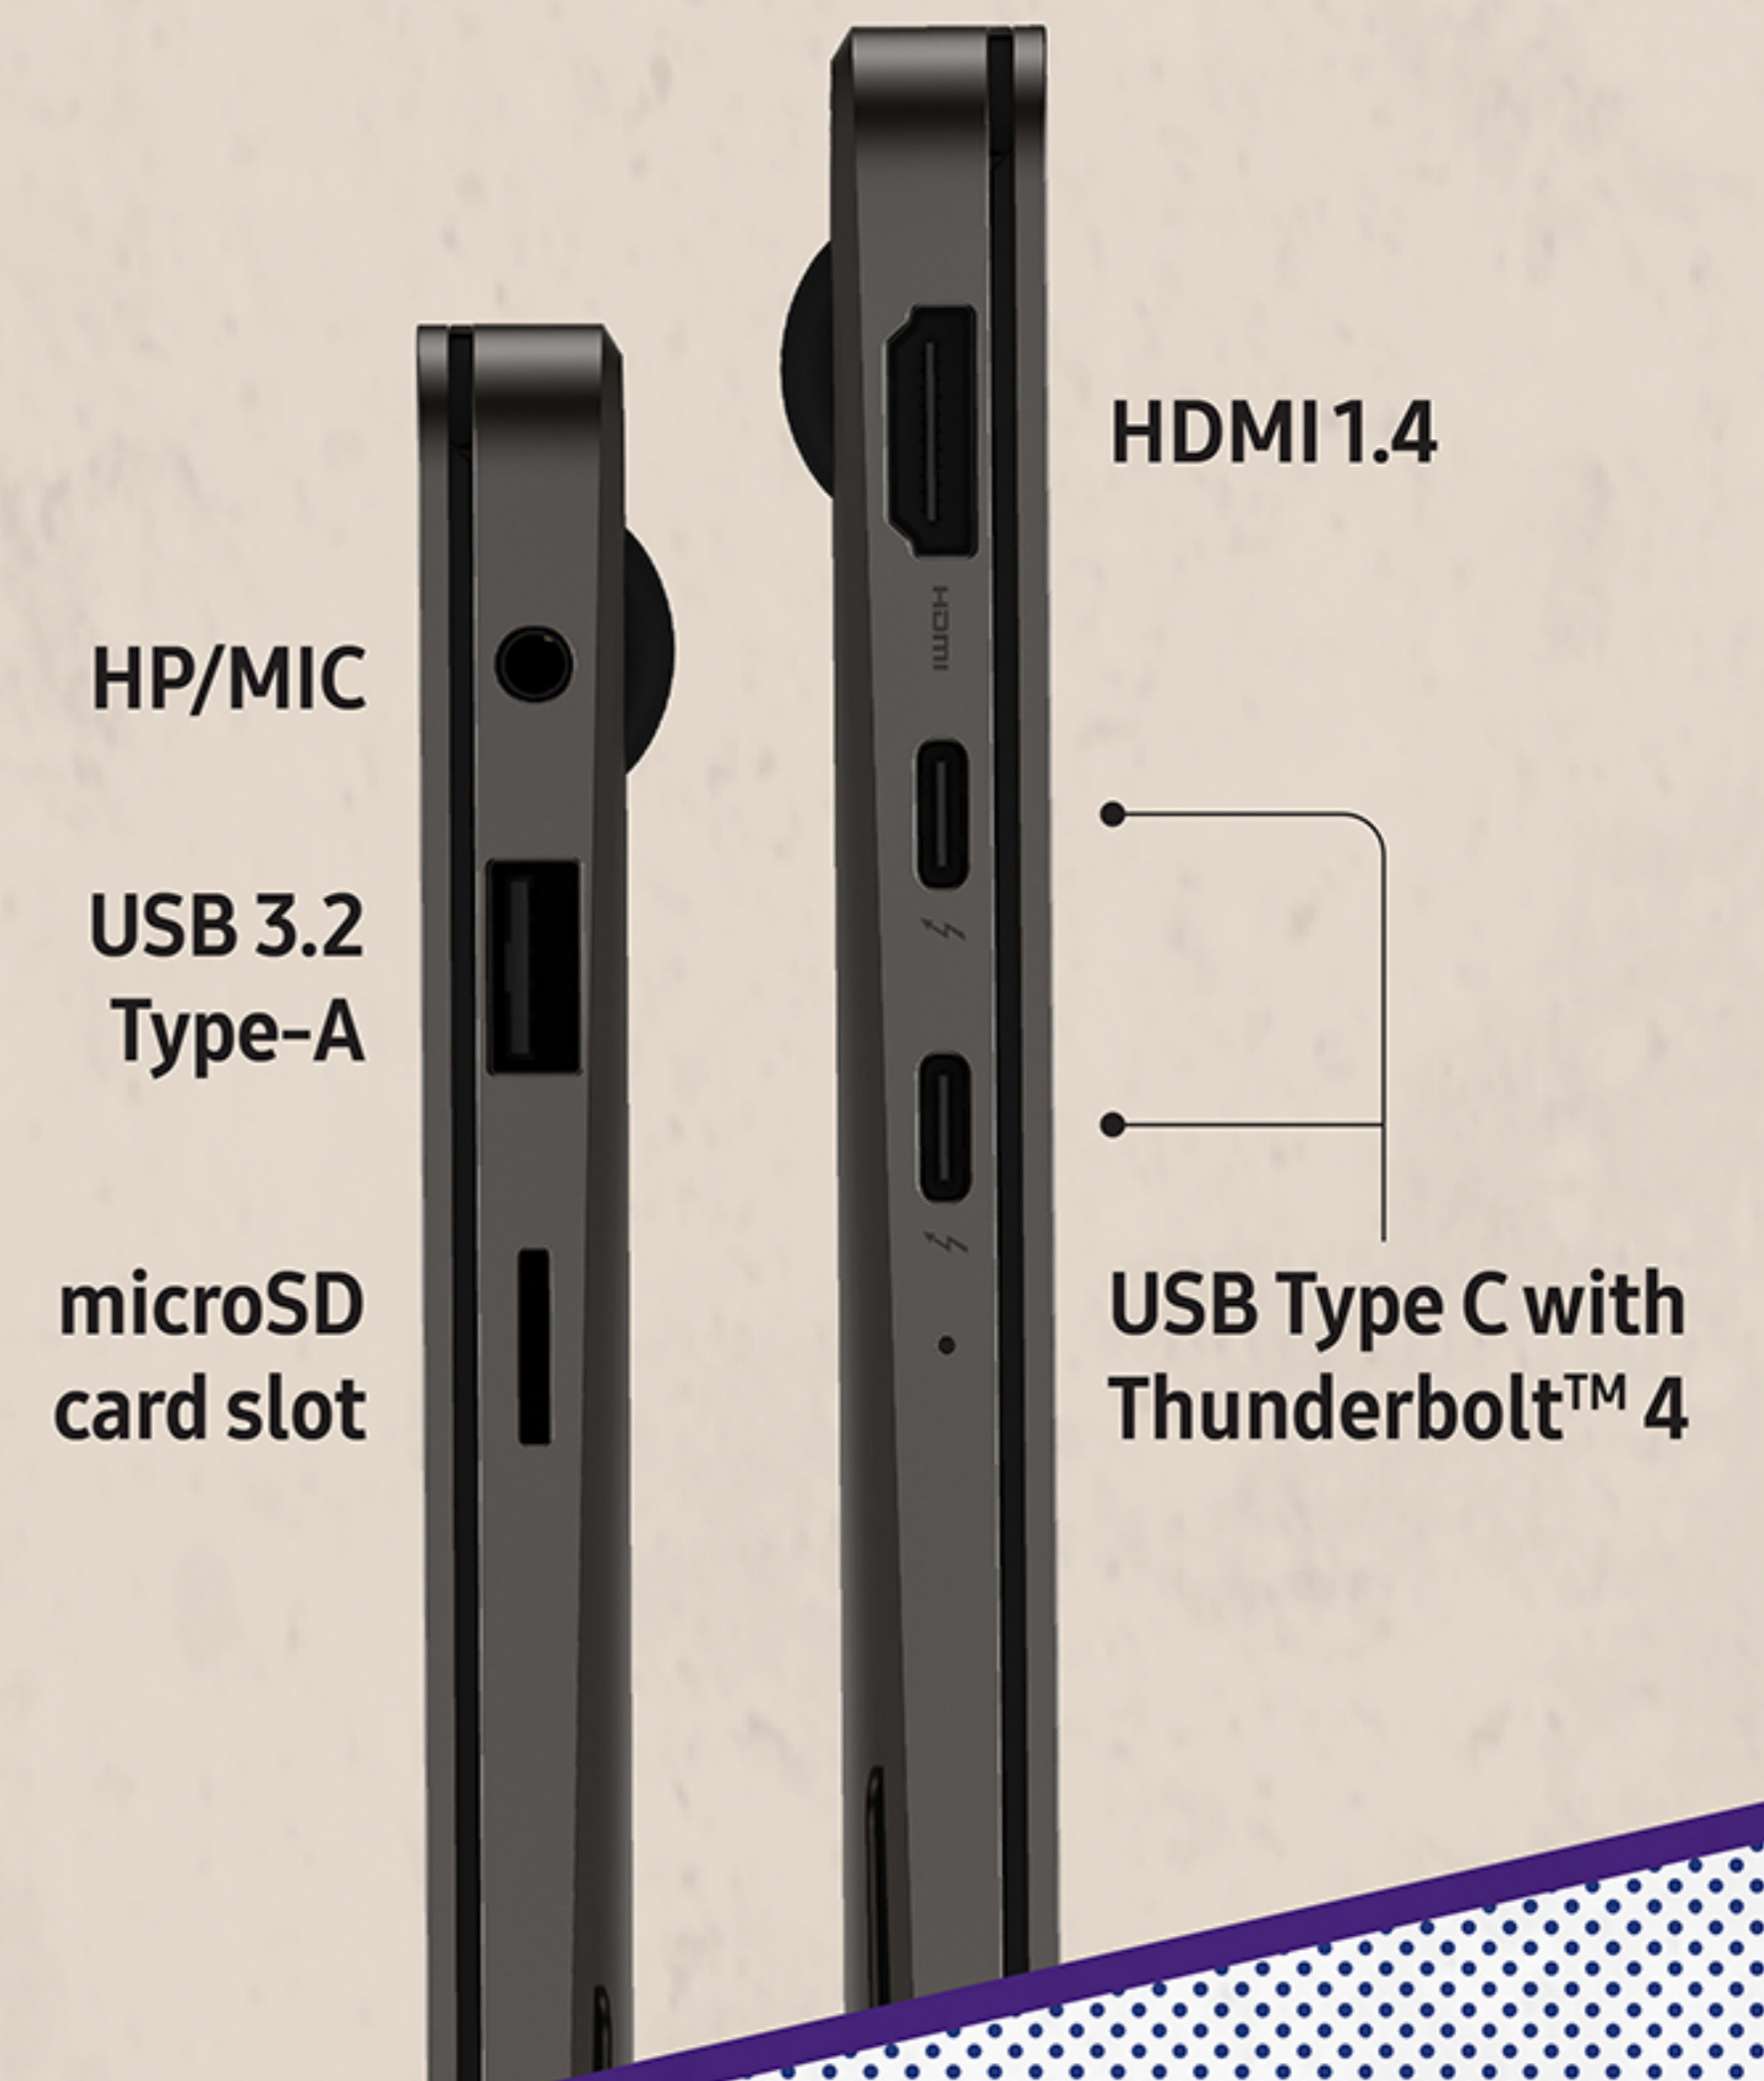

Galaxy Book3 Pro | Book3 Pro 360

★ PRODUCT SPECIFICATIONS ★

3K DYNAMIC AMOLED 2X DISPLAY

16:10 ratio

500nits¹
Peak brightness (HDR)
/ 400nits (Max)

120Hz
Refresh rate
3K (2880x1800)

Galaxy Book3 Pro 360

Dimensions²

16-inch 355.4 x 252.2 x 12.8 mm
Weight 1.66kg, 1.71kg (5G)

Galaxy Book3 Pro

Dimensions²

14-inch 312.3 x 223.8 x 11.3 mm **Weight** 1.17kg
16-inch 355.4 x 250.4 x 12.5 mm **Weight** 1.56kg

Wide Range of Ports³

THIN & LIGHT

Color⁴

Beige ● Graphite

Memory⁵

8GB/16GB/32GB (LPDDR5)

OS⁶

Windows 11

CPU⁷

FHD 1080p
Studio-quality Dual Mic

Audio

AKG Quad Speaker (Woofer
Max 5Wx2, Tweeter 2Wx2),
Smart Amp, Dolby Atmos®

UNIVERSAL CHARGER¹⁰

Connectivity¹¹

5G¹² Sub6 (Optional),
Wi-Fi 6E, 802.11 ax 2x2
Bluetooth v5.1