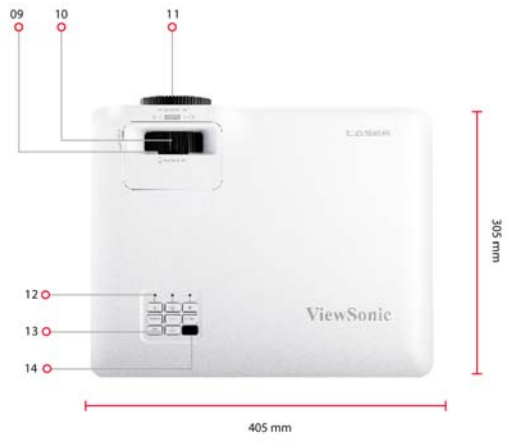

8. RJ45 (LAN Control)
9. RS232
10. Zoom Ring
11. Focus Ring
12. LED Indicator
13. Keypad
14. IR

Visit Us

www.viewsonic.com