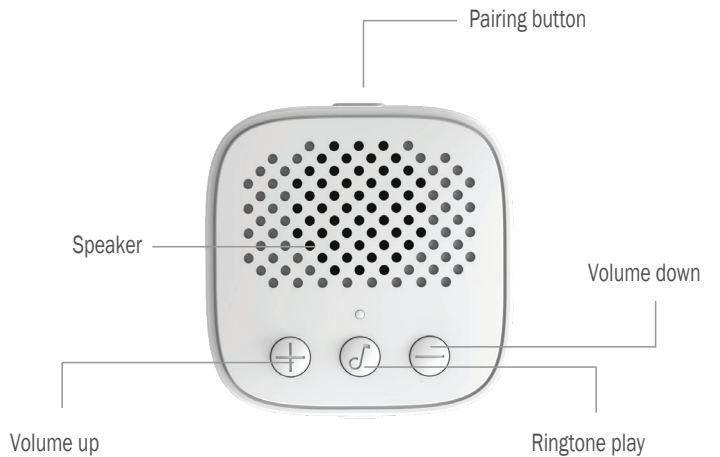

Dimensions (mm)

Shipping Information:

Item	UPC Code	Package Dimensions	Package Weight	Qty/Carton
CyberView 3000	744390953484	3.7 x 2.6 x 6.09 Inch	1.6 Lbs	40