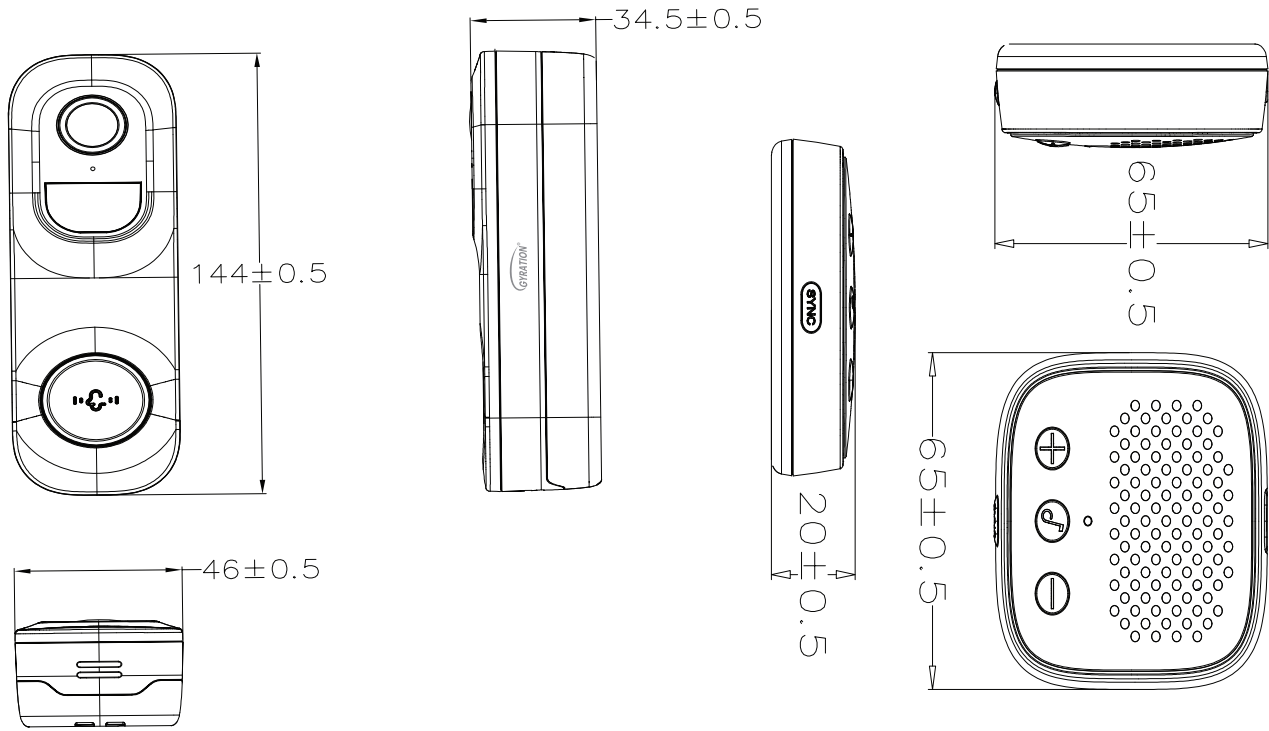

Dimensions (mm)

Shipping Information:

Item	UPC Code	Package Dimensions	Package Weight	Qty/Carton
CyberView 3000	744390953484	3.7 x 2.6 x 6.09 Inch	1.6 Lbs	40