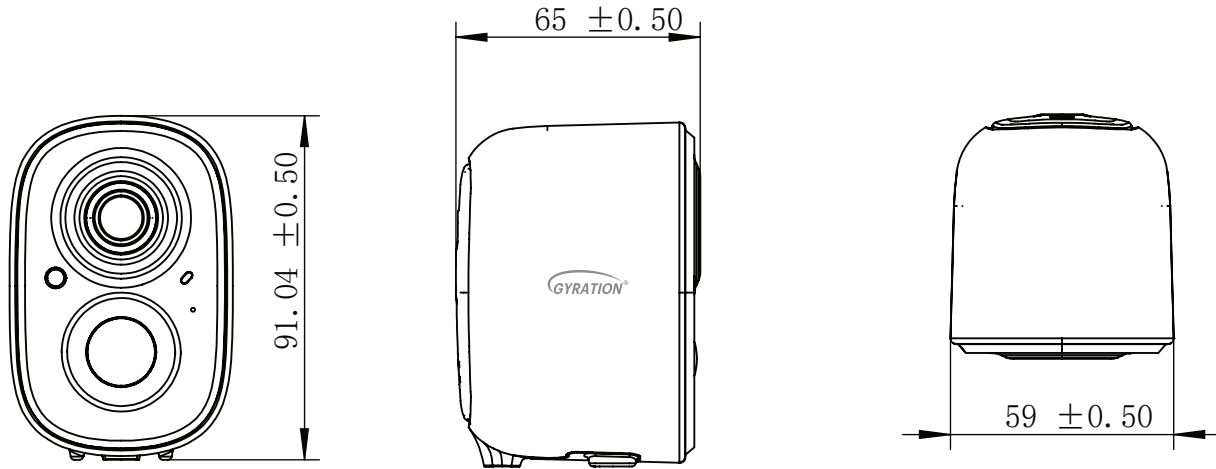

Record	Record method	Alarm triggered, manual recording
	Record	Cloud/Micro SD/Mobile storage
Indication	LED indication	RGB three colors light, indicating power supply / network signal / function status
Battery	Capability	5200mAh
	Detachability	Non detachable
	Usage time	6 months (under the condition of recording 20 10s videos per day)
	Standby time	12 months
	Charging voltage	DV 5V+ -5%/1.5A
	Charging time	10 hours
	Protection mode	IP65 dust proof and waterproof; over current / over discharge / overcharge / short circuit / high and low temperature charging protection
Consumption	Standby power consumption	1.68mW(4V 0.42mA)
	Daytime power consumption	1W((3.8V 264mA)
	Night Power consumption	2.17W((3.8V 571mA)
Port	Power	1个Micro USB port, compatible with type C interface
	SD card	1个Micro SD card (Max support 128GB)
	Button	1pcs reset button, 1pcs switch button
Installation method	Installation method	1 / 4 universal screw hole and magnetic suction
Environment	Dustproof and waterproof	IP65
	Working environment	-10° ~ 45°C /10% ~ 80% (No condensation)
	Stored Environment	-20°C ~ 60° /0% ~ 90%(No condensation)
Specification	Size(LxWxH)	67mm*58mm*89mm (no stand)
	Net Weight	About 212g
	Gross Weight	About 500g
	Material + Technology	PC
	Color	White highlights
Certification	Certificate	CE,FCC,RoHS,WEEE,MSDS,UN38.3

Dimensions (mm)

Shipping Information:

Item	UPC Code	Package Dimensions	Package Weight	Qty/Carton
CyberView 2010	744390953477	4.41 x 5.24 x 2.87 Inch	1 Lbs	40

User Manual