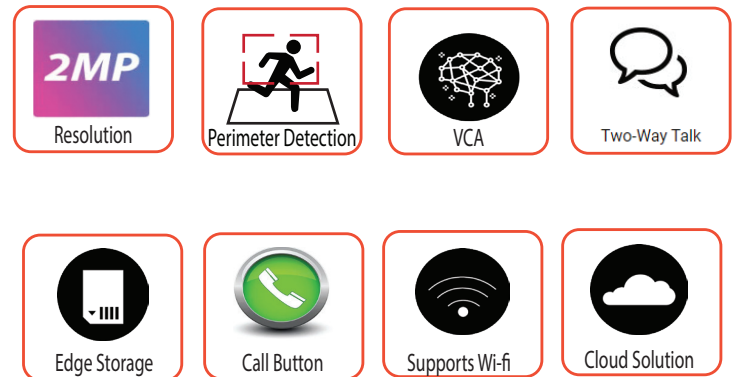

## CYBERVIEW 2000

2 MP Smart Indoor Wifi Wireless

The Gyration Cyberview 2000 is a 2 mp Smart AI Wi-Fi wireless battery doorbell camera, suitable for indoor use. Support 24 Hrs. continuous recording, event recording; support two-way audio, AI motion detection. Support Calling button; Instant & accurate alerts; 2.4GHz WiFi connection, support Micro SD card, the maximum capacity can reach 128GB, support cloud storage; Support Android /iOS system mobile devices, remote real-time monitoring. The Cyberview 2000 initiates a video call via the CyberView Plus App when someone click on the call button so you'll never miss a video conference. See and talk with your family members or guest of the family from your smartphone anywhere, any time. The built-in microphone and speaker make it easy for you to hear what's happening indoor. With CyberView Plus app, you can protect, capture, save and share what's valuable to you.

### KEY FEATURES

- High quality image with 2 MP, 1/3" CMOS sensor
- 2MP (1920\*1080) @ 15 fps Resolution
- Support one-key remote call, and can be extended to multiple call modes
- Supports human detection, activity zone, intelligent push and pet snapshot
- Supports two-way voice intercom supported; echo eliminated; noise suppressed
- Supports micro SD card (max 128 GB) storage
- Lighting for infrared night vision (with a night vision distance of 7m); 24h around-the-clock monitoring; IR-CUT switching; free of color cast in the daytime; clearer night vision
- Supports Android /iOS system mobile devices for remote real-time monitoring
- Easy to install and use