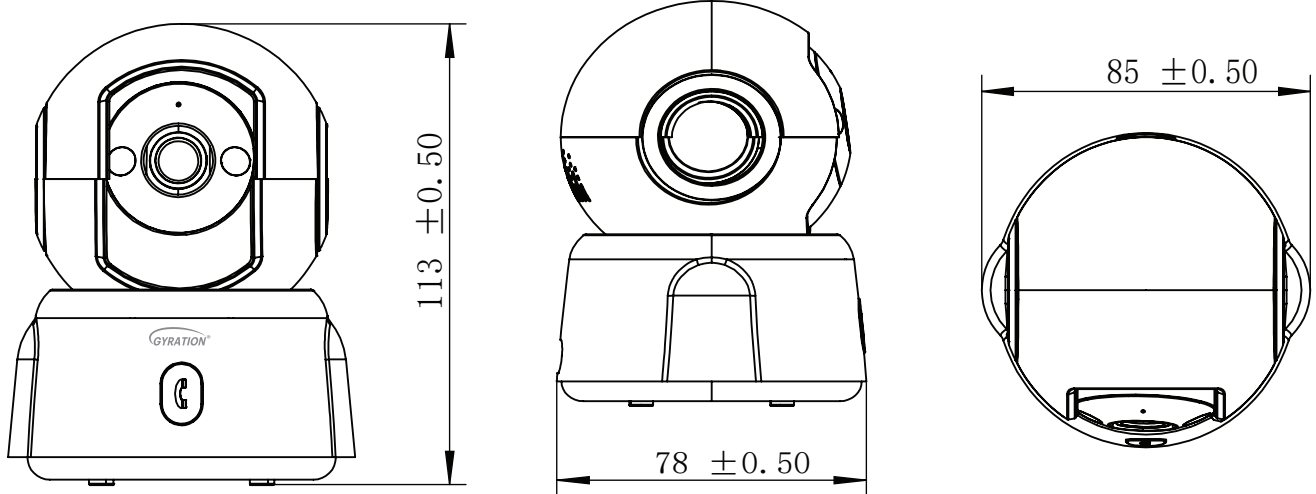

Specifications		
<b>Image Sensor</b>	Sensor	1/3" color CMOS sensor
	Lens	M12, f: 4mm, F2.0, 3-megapixel
	Visual angle	H (horizontal) 63 degrees; V (vertical) 50 degrees; D (diagonal) 89 degrees
	Minimum illumination	0.01Lux
<b>Audio</b>	Input/Output	Two-way voice intercom available (built-in Microphone and speaker)
	Audio compression method	AAC
<b>Video</b>	Video compression method	H.264
	Lighting frequency	50Hz, 60Hz
	Image frame rate	15fps
	Maximum Image Resolution	1920*1080P
	Light Source for Night Vision	IRCUt double filter automatic switching, 6 infrared lamps (850nm wavelength), irradiation distance:10 meters
<b>Network</b>	Wireless Network	2.4G Wi-Fi (IEEE802.11b/g/n), built-in antenna
	Protocols Supported	TCP/IP, UDP/IP, DHCP, RTMP, MUDP
	IP Address Supported	Dynamic IP address supported

<b>Alarm</b>	Alarm detection	Motion Detection
	Alarm linkage	Support video recording, sound alarm
	Alarm notification	Alarm push by mobile APP
	Emergency assistance	Support one-key remote call
<b>AI</b>	Intelligent function	Intelligent push, pet snapshot, human detection, package detection, motion tracking
<b>Pan tilt</b>	Rotation angle	H (horizontal) 0° ~ 350°; V (vertical) -20° ~ 60°
<b>Interfaces</b>	Power Supply	1 Micro USB interface, DC 5V/1.5A
	SD card	1 Micro SD card (up to 128GB)
	Keys	1 function key
<b>Other</b>	Adjustable lens	Not adjustable
	LED indication	Monochrome white light (power/network signal/function indicator)
	Video storage method	Micro TF card (up to 128GB) local storage, cloud storage
	Install method	Ceiling or wall hanging
<b>Environment</b>	Dustproof and waterproof	no
	Operating environment	-10° ~ 45°C /10% ~ 80% (no condensation)
	Storage environment	-20°C ~ 60° /0% ~ 90% (no condensation)
<b>Color</b>	Appearance color	White
<b>Specification</b>	Dimensions (L*W*H)	85mm*85mm*112mm
	Net Weight	Approx. 186g
<b>Certifications</b>	Certificate	CE, FCC, RoHS

## Dimensions (mm)