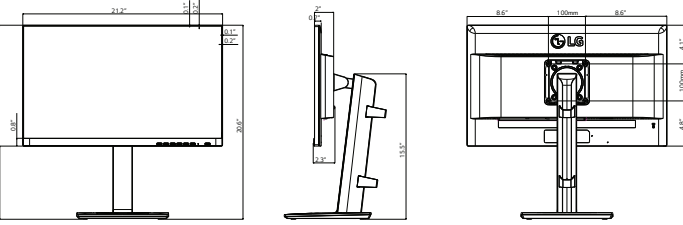

## IPS Multi-tasking Monitor

▶ 27BR650B-C

27" class (27" diag)

▶ 24BR650B-C

24" class (23.8" diag)

27BR650B-C

24BR650B-C

PANEL	MODEL	27BR650B-C	24BR650B-C
	Size	27" Class (27" diag)	24" Class (23.8" diag)
	Panel Type	IPS	
	Color Gamut (CIE1976)	72%	
	Color Depth (Number of Colors)	16.7M	
	Pixel Pitch (mm)	0.3114 x 0.3114	0.2745 x 0.2745
	Aspect Ratio	16:9	
	Resolution	1920 x 1080	
	Brightness (Typ.)	250 nits	
	Contrast Ratio (Original) (DFC)	1000 : 1	
	Response Time (GTG)	5ms	
	Viewing Angle (CR≥10)	178° / 178°	
	Surface treatment (Glare/Non Glare)	Anti Glare ,3H	
SIGNAL (INPUT)	DisplayPort	Yes (1.2)	
	HDMI	Yes (2.0)	
	[ Jack Location ]	Vertical	
	DisplayPort Out	Yes	
	[ Jack Location ]	Vertical	
	Headphone Out	Yes	
	[ Jack Location ]	Vertical	
	USB	USB 3.0 (1 up 4 down, one for quick charging)	
	Speaker	Type 2ch Stereo	
	Audio output (watt)	1.2W x 2	
POWER	Type	Built-in	
	Input	100-240V (50/60Hz)	
	Output	N/A	
	Normal On (EPA)	16.3W	14.8W
	Normal On (typ. / outgoing)	25W	23W
	Sleep Mode (Max)	0.5W	
DC Off (Max)	0.3W		