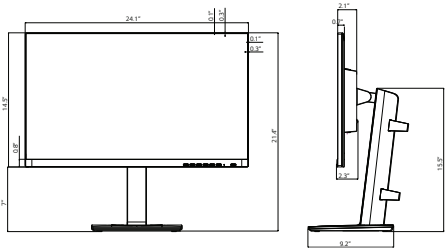

## IPS Multi-tasking Monitor

▶ 27BR650B-C

27" class (27" diag)

▶ 24BR650B-C

24" class (23.8" diag)

27BR650B-C

24BR650B-C

PANEL	MODEL	27BR650B-C	24BR650B-C
	Size	27" Class (27" diag)	24" Class (23.8" diag)
	Panel Type	IPS	
	Color Gamut (CIE1976)	72%	
	Color Depth (Number of Colors)	16.7M	
	Pixel Pitch (mm)	0.3114 x 0.3114	0.2745 x 0.2745
	Aspect Ratio	16:9	
	Resolution	1920 x 1080	
	Brightness (Typ.)	250 nits	
	Contrast Ratio (Original) (DFC)	1000 : 1	
	Response Time (GTG)	5ms	
	Viewing Angle (CR≥10)	178° / 178°	
	Surface treatment (Glare/Non Glare)	Anti Glare ,3H	
SIGNAL (INPUT)	DisplayPort	Yes (1.2)	
	HDMI	Yes (2.0)	
	[ Jack Location ]	Vertical	
	DisplayPort Out	Yes	
	[ Jack Location ]	Vertical	
	Headphone Out	Yes	
	[ Jack Location ]	Vertical	
	USB	USB 3.0 (1 up 4 down, one for quick charging)	
	Speaker	Type 2ch Stereo	
	Audio output (watt)	1.2W x 2	
POWER	Type	Built-in	
	Input	100-240V (50/60Hz)	
	Output	N/A	
	Normal On (EPA)	16.3W	14.8W
	Normal On (typ. / outgoing)	25W	23W
	Sleep Mode (Max)	0.5W	
DC Off (Max)	0.3W		