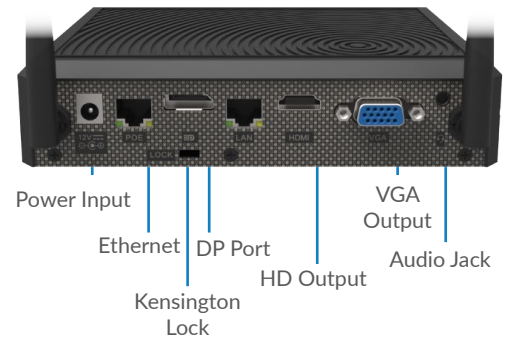

PRODUCT SPECIFICATIONS

Processor	Intel® Gemini Lake R N & J Series / Apollo Lake J/N Series
Operating System	Windows 10 Pro/ IoT 2019 / Linux / CloudReady
BIOS	Wake ON LAN / PXE / BIOS Reset
RAM	4 GB / 8 GB
Storage	eMMC 64 GB
GPU	Intel UHD graphics
WIFI	802.11 AC Dual Band
Ethernet	Dual Gigabit LAN (POE Optional)
Bluetooth	Bluetooth 4.0
VGA	VGA Port x1
Display Port	DP 1.2
HD Output	x1 2.0 4K@60 FPS
USB Ports	x1 Full Type-C port / x4 USB 3.0
SD Card Slot	Up to 512 GB
SSD	NVMe M.2 x2 Support
SATA Slot	2.5" HDD / SSD
Audio Output	3.5 mm Jack
Power Input	12V 2.0A
Power Output	5V 1.5A (Through Type-C port)
Dimensions	5.1 in x 3.8 in x 1.5 in