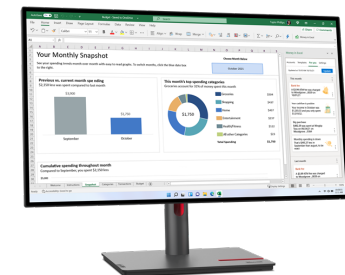

Eyesafe Display, TÜV Low Blue Light (Hardware solution), TÜV Rheinland Eye Comfort

Base Warranty

3-year

Operating System

Support Windows 10, Windows 11

Sync Technology

None

ThinkCentre M Series Support

None

Touchscreen

None

Smart System

None

Pen

None

EAN / UPC / JAN

0196803139525 / 196803139525 / None

Announce Date

2022-07-14

Notes:

California Electronic Waste Recycling Fee

In California, per state law, Lenovo charges an electronic waste recycling fee on this covered device at the time of sale of the product. For more information, go to: <https://www.calrecycle.ca.gov/Electronics/Consumer>

[WWW.LENOVO.COM](https://www.lenovo.com)

Lenovo may not offer the products, services or features discussed in this document in other countries. Lenovo may withdraw an offering at any time. Information is subject to change without notice. Consult your local representative for information on offerings available in your area.

Lenovo reserves the right to change specifications or other product information without notice. Lenovo is not responsible for photographic or typographical errors. Lenovo provides this publication "as is" without warranty of any kind, either express or implied, including the implied warranties of merchantability or fitness for a particular purpose.

<https://psref.lenovo.com>

Visit psref website for the latest version of Product specifications Reference.

© Lenovo, 2023. All rights reserved.